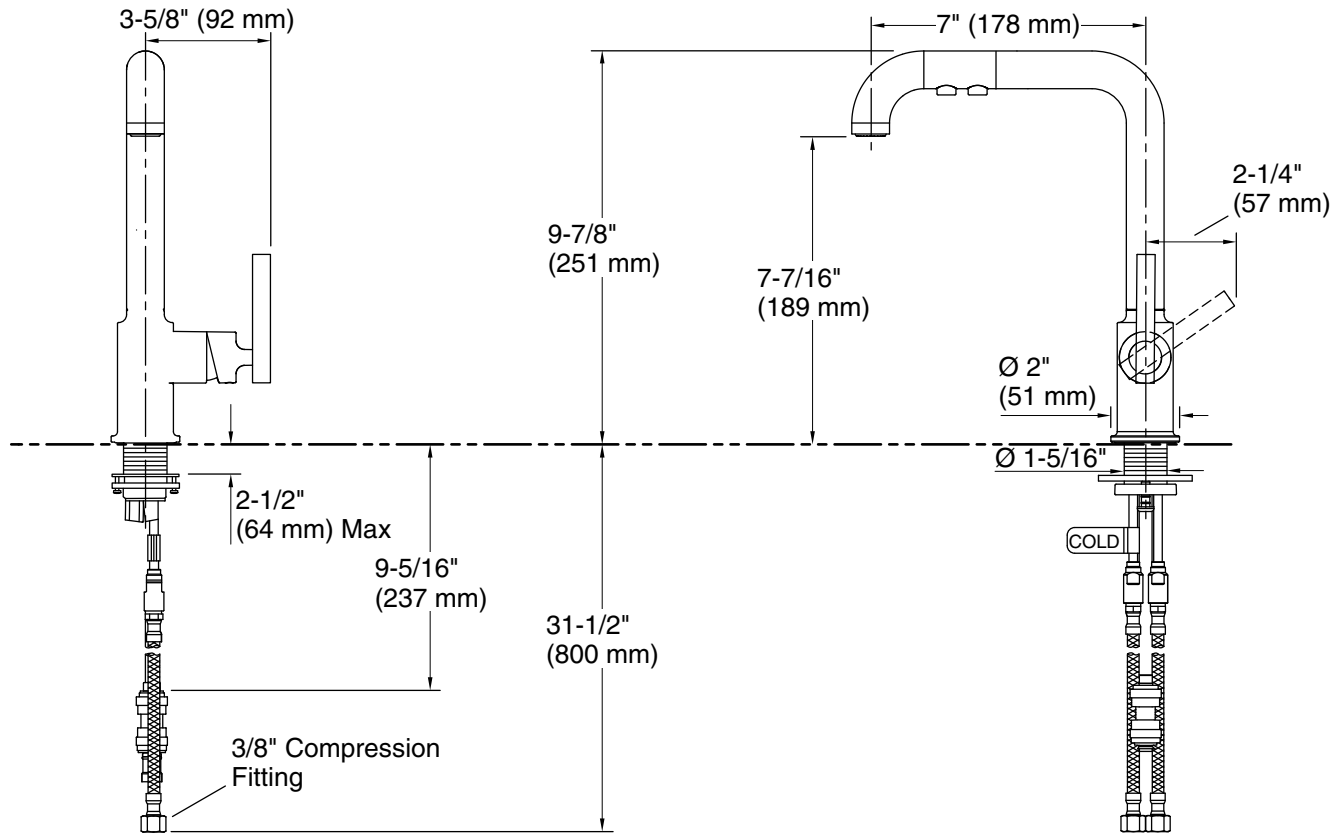

Technical Information

All product dimensions are nominal.

Faucet:

Flow rate: 1.5 gal/min (5.7 l/min)

Drain included: No

Handshower:

Rated maximum flow: 0 gal/min (0 l/min)

Notes