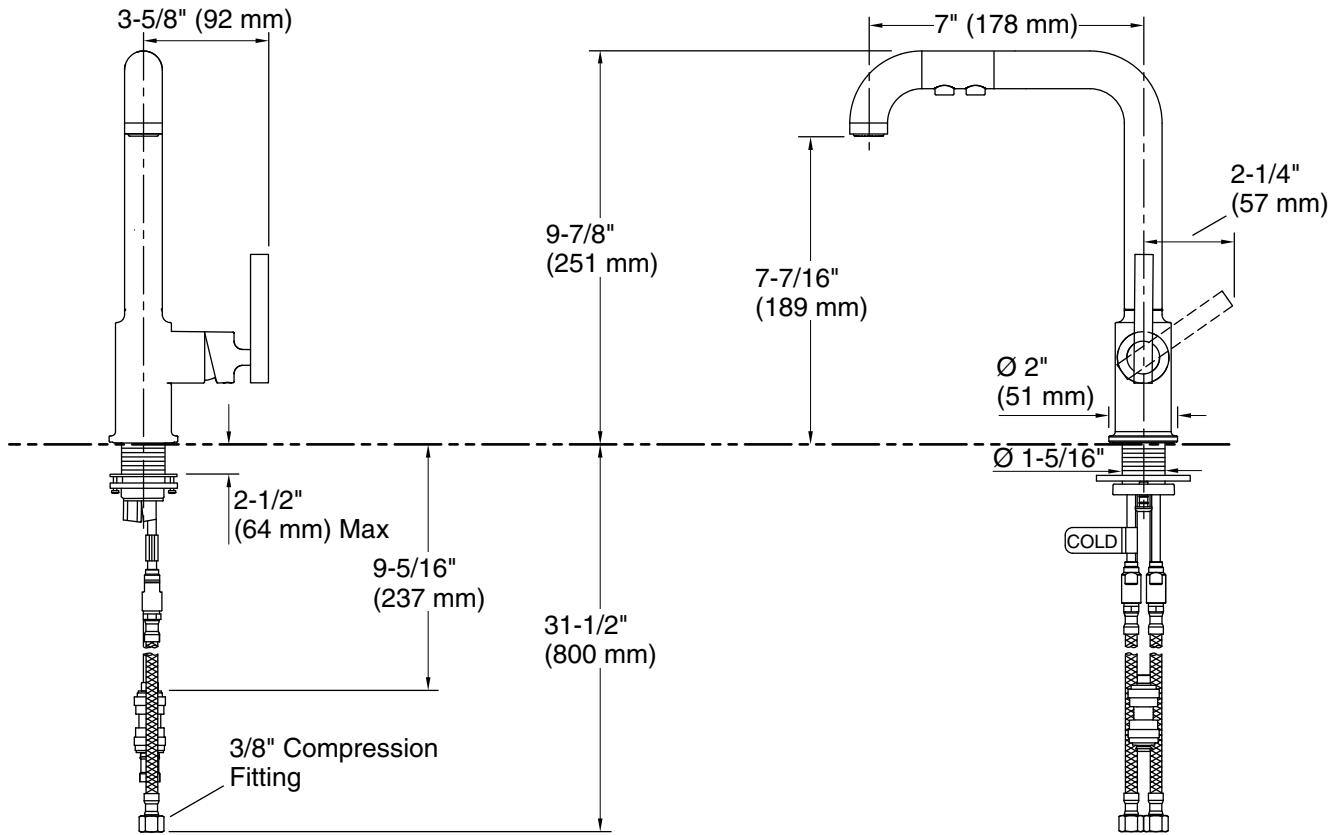

Technical Information

All product dimensions are nominal.

Faucet flow rate: 1.5 gal/min (5.7 l/min)

Spout:

Spout reach: 7" (178 mm)

Notes

Install this product according to the installation guide.

ADA compliant for faucet handles only.