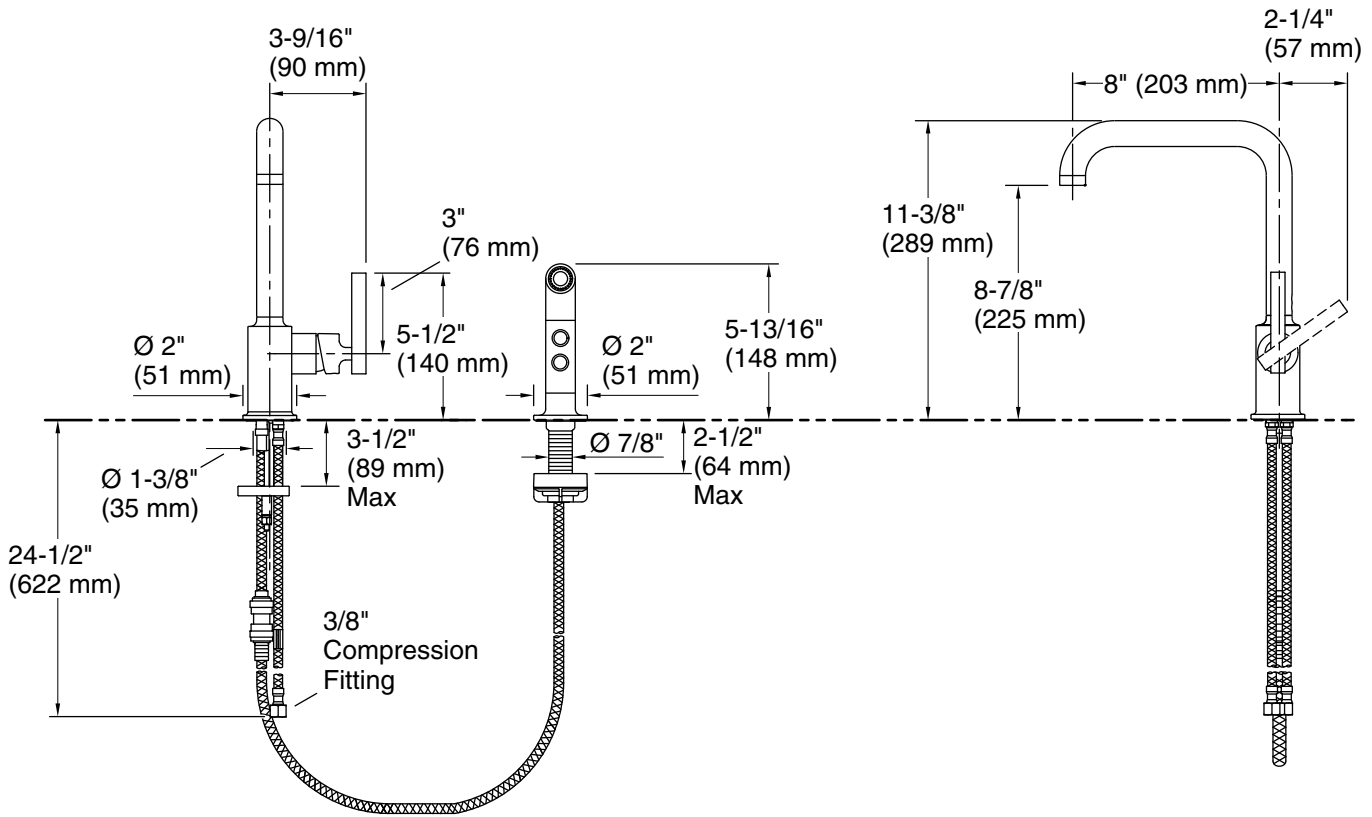

### Technical Information

All product dimensions are nominal.

#### Faucet:

Flow rate: 1.5 gal/min (5.7 l/min)

Drain included: No