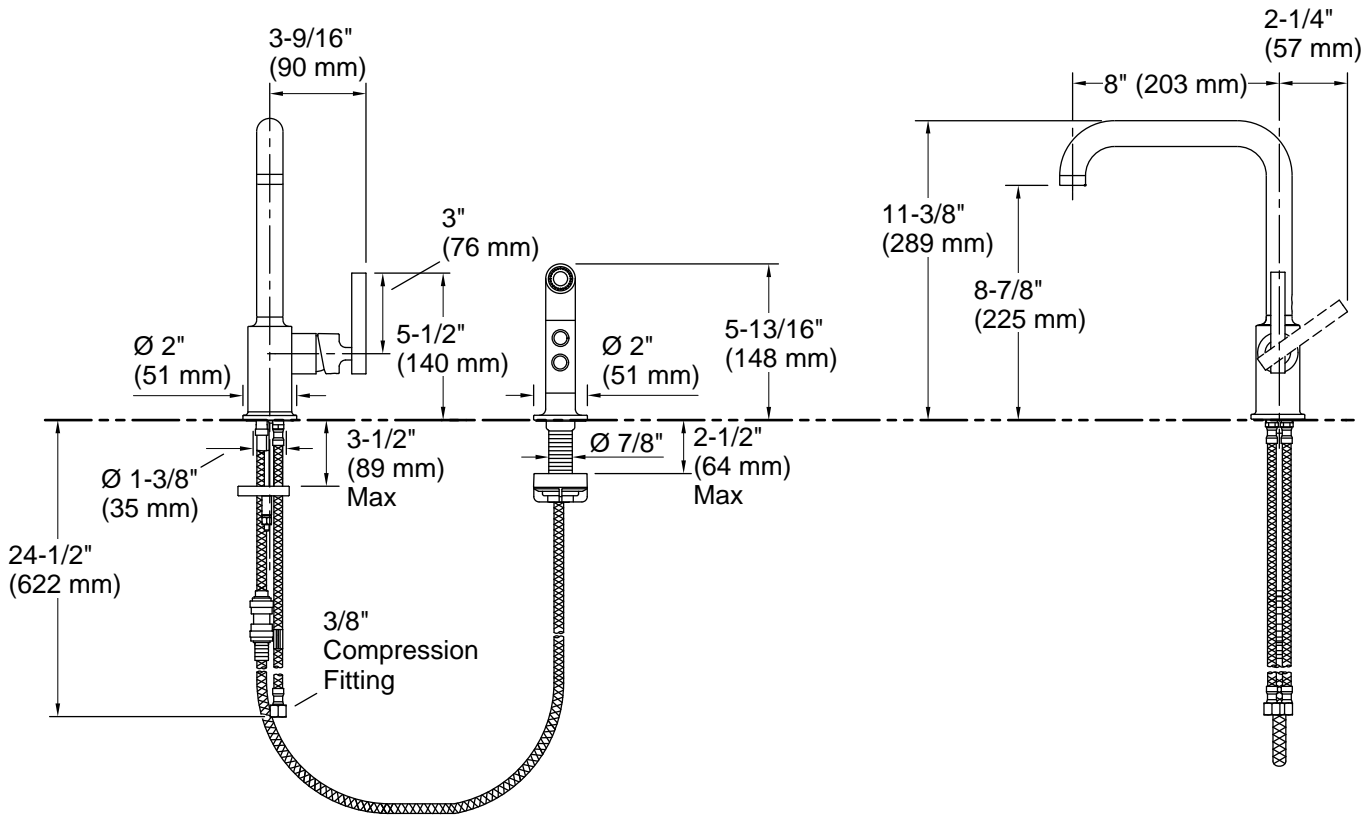

### Technical Information

All product dimensions are nominal.

#### Faucet:

Flow rate: 1.5 gal/min (5.7 l/min)

Drain included: No