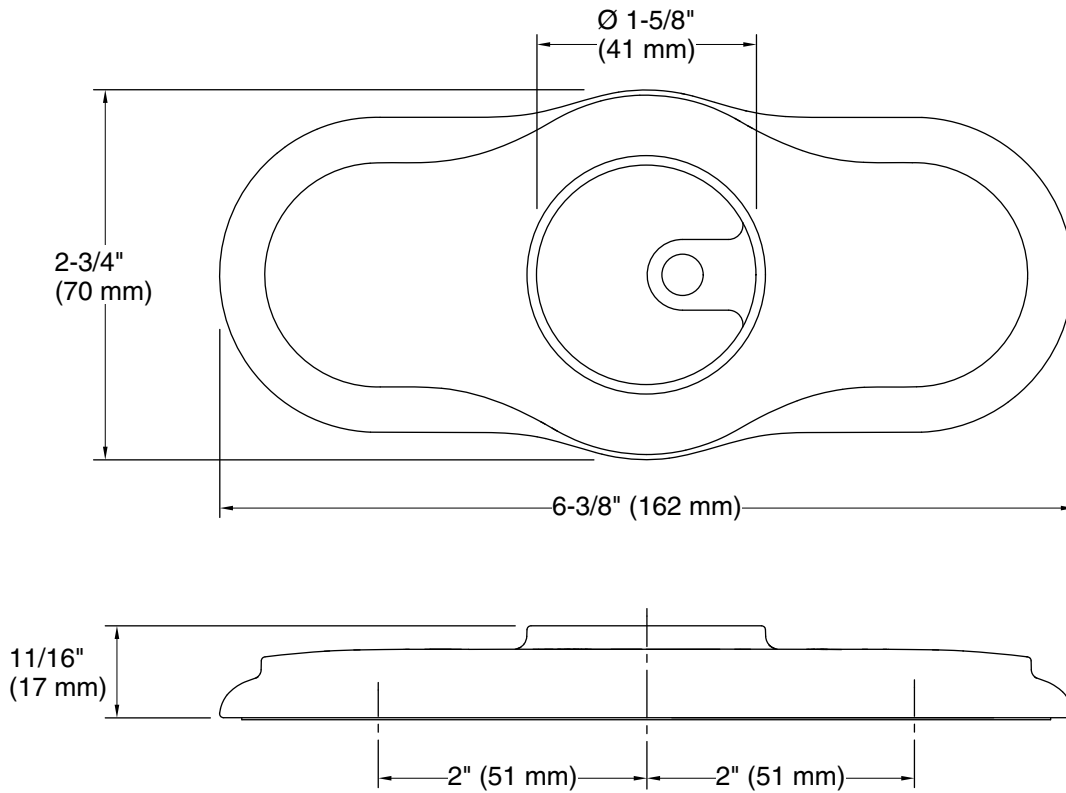

Technical Information

All product dimensions are nominal.

- Drain included: No
- Drain with overflow: Yes

Notes

Install this product according to the installation instructions.