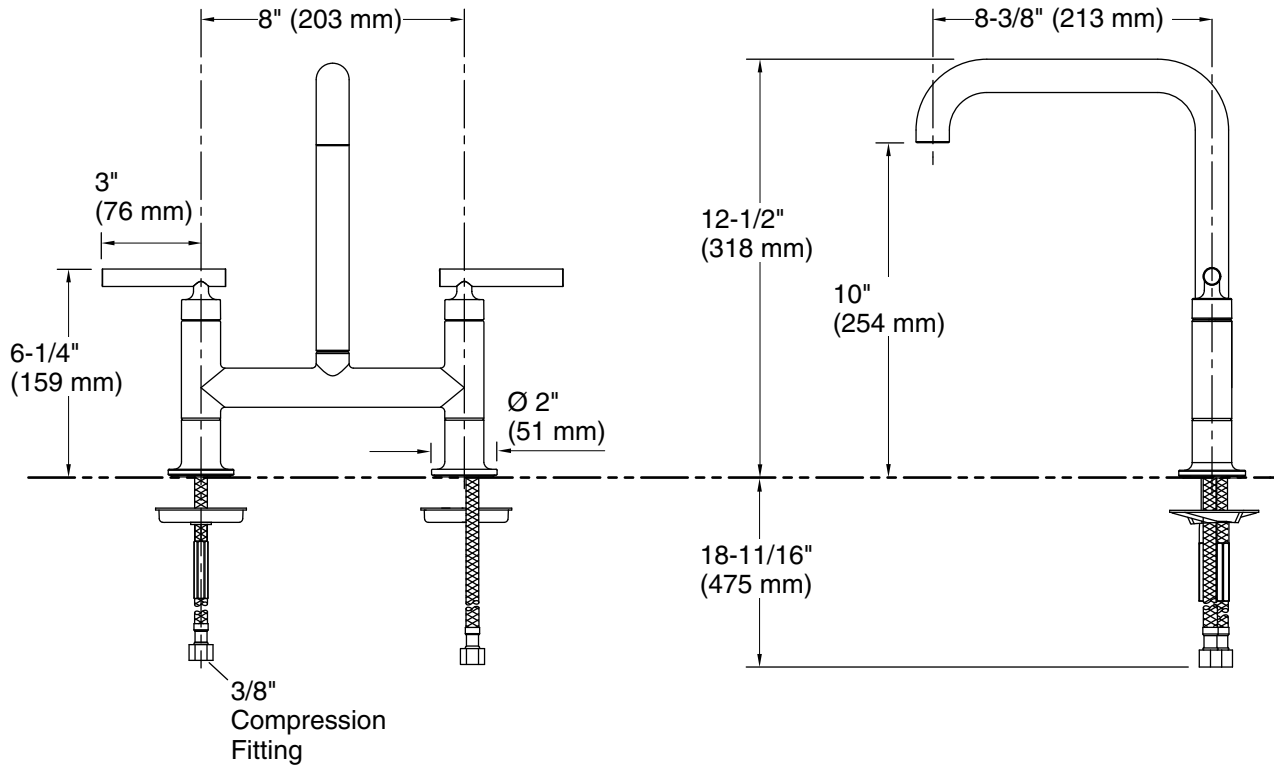

Technical Information

All product dimensions are nominal.

Faucet:

Flow rate: 1.5 gal/min (5.7 l/min)

Drain included: No

Handshower:

Rated maximum flow: 0 gal/min (0 l/min)

Notes