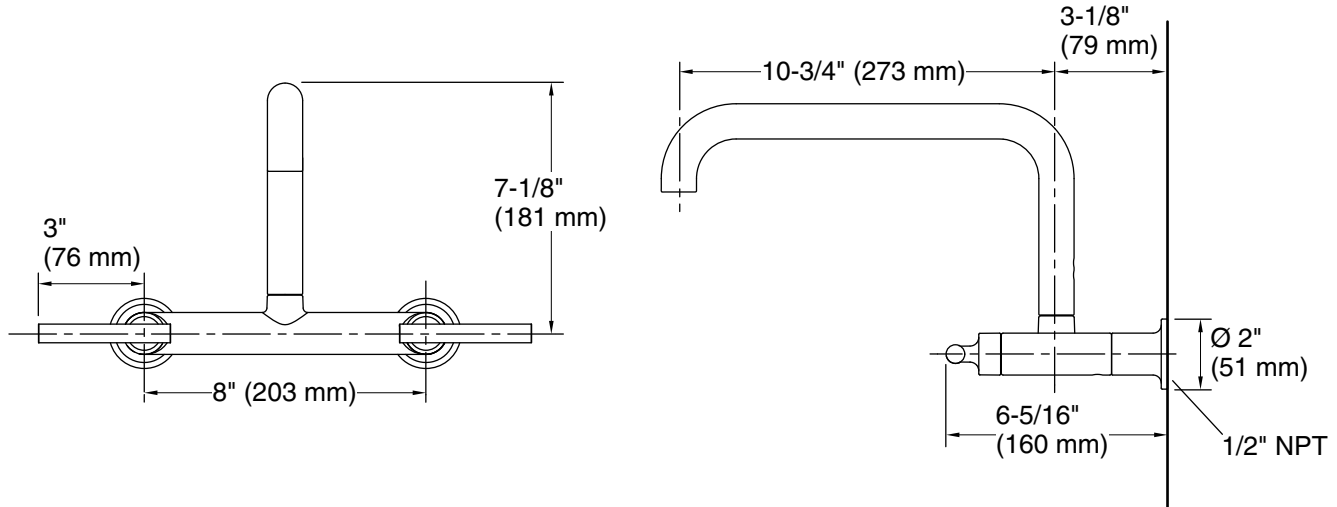

Technical Information

All product dimensions are nominal.

Faucet:

Flow rate: 1.5 gal/min (5.7 l/min)

Drain included: No

Handshower:

Rated maximum flow: 0 gal/min (0 l/min)

Notes