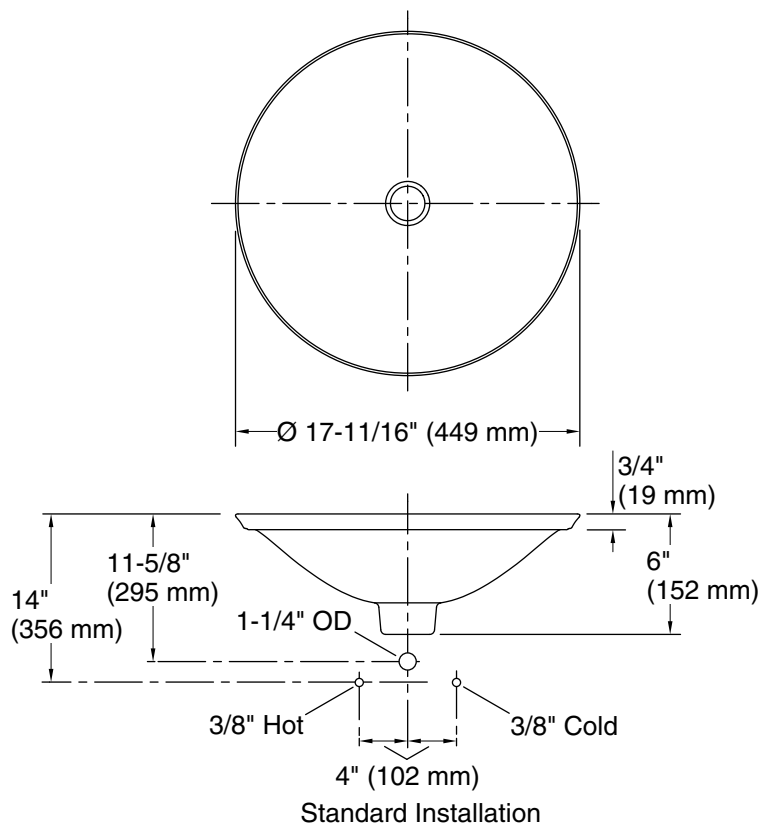

Sartorial™ Paisley Carillon®
17-1/2" round drop-in bathroom sink, no overflow
K-75748-FP1

Technical Information

All product dimensions are nominal.

- Basin configuration: Single Bowl
- Bowl area (Only): Length: 17-1/4" (437 mm)
  Width: 17-1/4" (437 mm)
  Bowl depth: 4" (102 mm)
  Water depth: 4" (102 mm)
- With overflow: No
- Template: 1242827, required, included

Notes

Install this product according to the installation instructions.
ADA, CSA B651 compliant when installed to the specific requirements of these regulations.