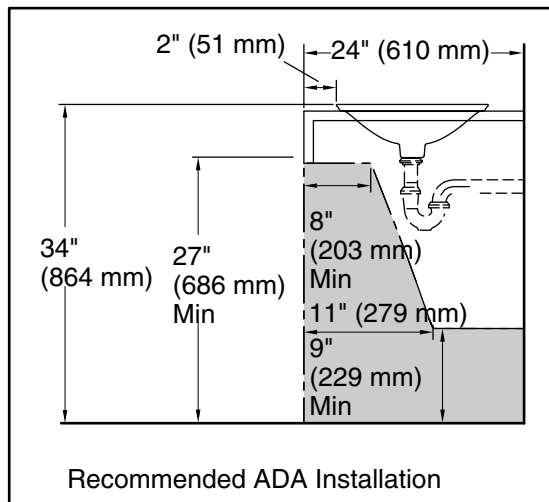

Sartorial™ Paisley Carillon®
17-1/2" round drop-in bathroom sink, no overflow
K-75748-FP1

Technical Information

All product dimensions are nominal.

- Basin configuration: Single Bowl
- Bowl area (Only): Length: 17-1/4" (437 mm)
  Width: 17-1/4" (437 mm)
  Bowl depth: 4" (102 mm)
  Water depth: 4" (102 mm)
- With overflow: No
- Template: 1242827, required, included

Notes

Install this product according to the installation instructions.
ADA, CSA B651 compliant when installed to the specific requirements of these regulations.