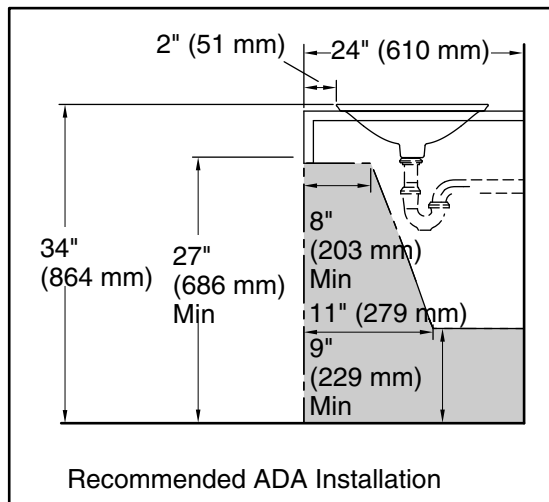

Technical Information

All product dimensions are nominal.

- Basin configuration: Single Bowl
- Bowl area (Only): Length: 17-1/4" (437 mm)
 Width: 17-1/4" (437 mm)
 Bowl depth: 4" (102 mm)
 Water depth: 4" (102 mm)
- With overflow: No
- Template: 1242827, required, included