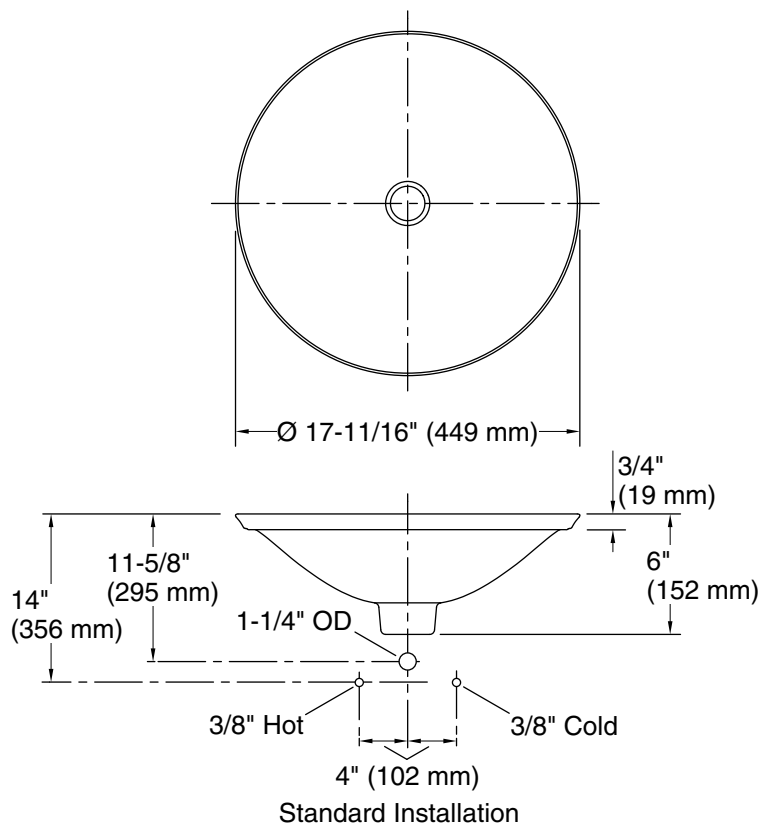

Technical Information

All product dimensions are nominal.

- Basin configuration: Single Bowl
- Bowl area (Only): Length: 17-1/4" (437 mm)
 Width: 17-1/4" (437 mm)
 Bowl depth: 4" (102 mm)
 Water depth: 4" (102 mm)
- With overflow: No
- Template: 1242827, required, included