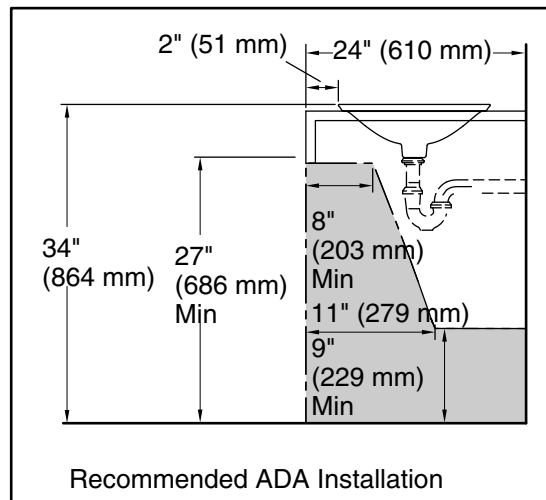

Technical Information

All product dimensions are nominal.

- Basin configuration: Single Bowl
- Bowl area (Only): Length: 17-1/4" (437 mm)
 Width: 17-1/4" (437 mm)
 Bowl depth: 4" (102 mm)
 Water depth: 4" (102 mm)
- With overflow: No
- Template: 1242827, required, included