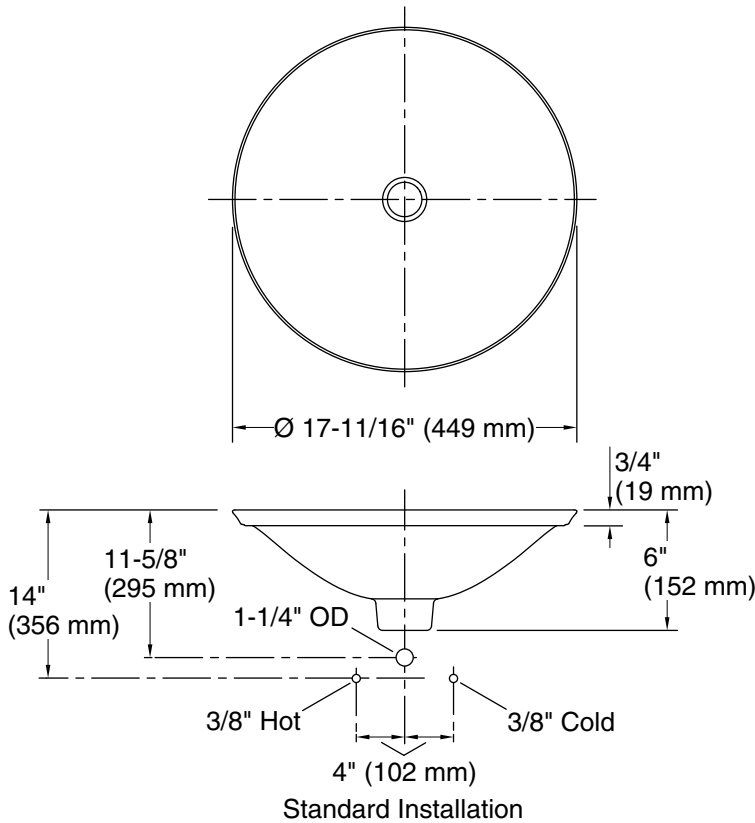

## Technical Information

All product dimensions are nominal.

Basin configuration:	Single Bowl
Bowl area (Only):	Length: 17-1/4" (437 mm)
	Width: 17-1/4" (437 mm)
	Bowl depth: 4" (102 mm)
	Water depth: 4" (102 mm)
With overflow:	No
Template:	1242827, required, included