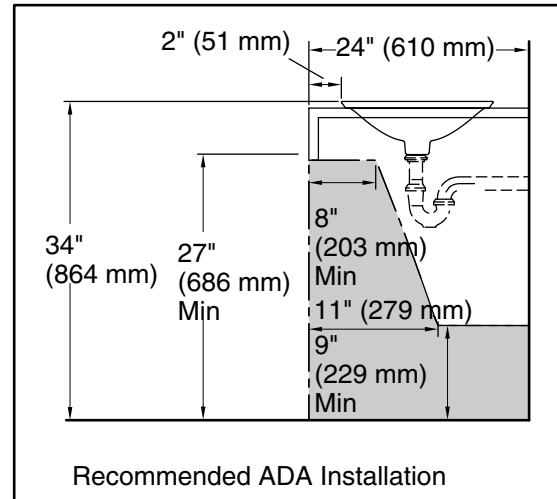

## Technical Information

All product dimensions are nominal.

Basin configuration:	Single Bowl
Bowl area (Only):	Length: 17-1/4" (437 mm)
	Width: 17-1/4" (437 mm)
	Bowl depth: 4" (102 mm)
	Water depth: 4" (102 mm)
With overflow:	No
Template:	1242827, required, included