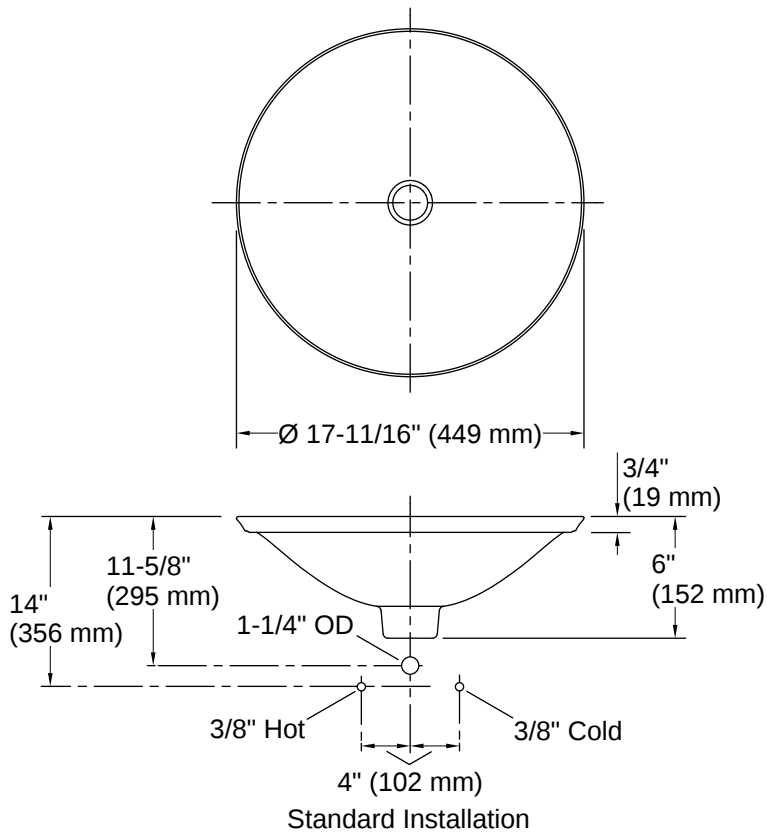

Installation

- Vessel

Installation Notes

Install this product according to the installation instructions.

Product dimensions are nominal and may vary per ASME A112.19.2 tolerances.

ADA, CSA B651 compliant when installed to the specific requirements of these regulations.