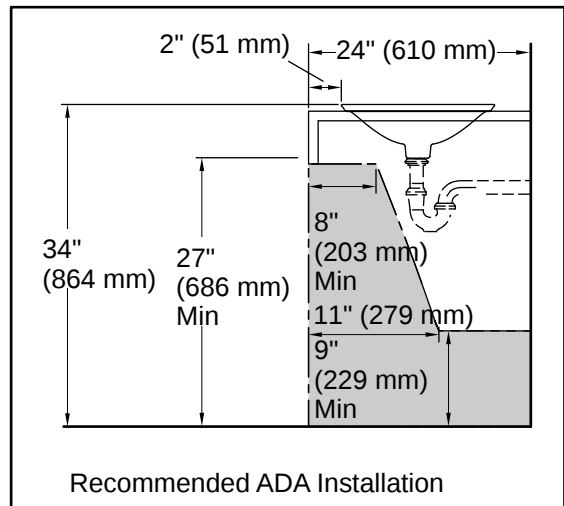

Installation

- Vessel

Installation Notes

Install this product according to the installation instructions.

Product dimensions are nominal and may vary per ASME A112.19.2 tolerances.

ADA, CSA B651 compliant when installed to the specific requirements of these regulations.