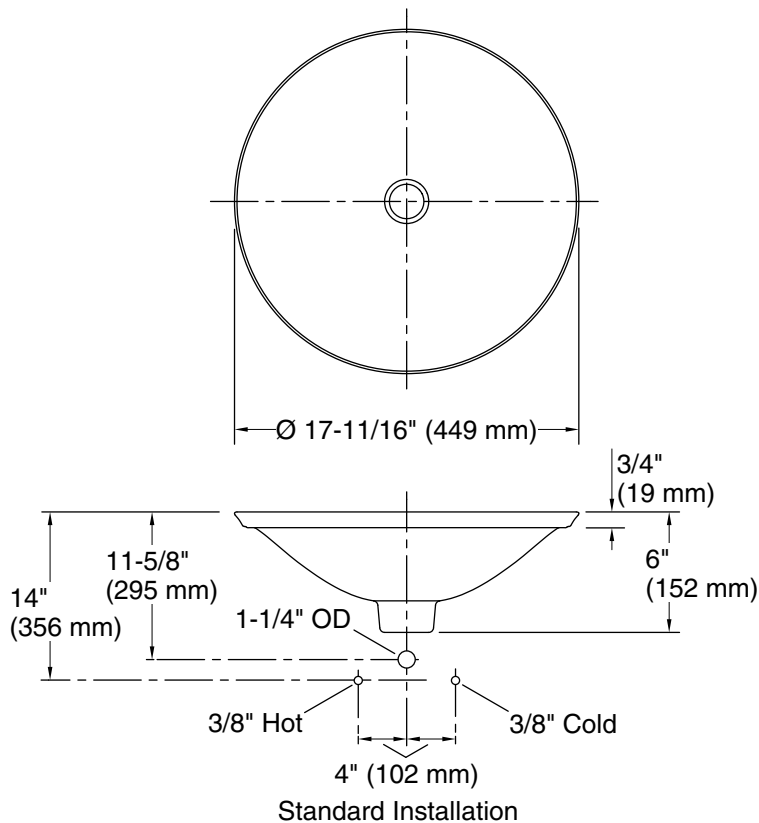

## Technical Information

All product dimensions are nominal.

Bowl configuration:	Single
Bowl area (Only):	Length: 17-1/4" (437 mm) Width: 17-1/4" (437 mm) Bowl depth: 4" (102 mm) Water depth: 4" (102 mm)
With overflow:	No
Template:	1242827, required, included