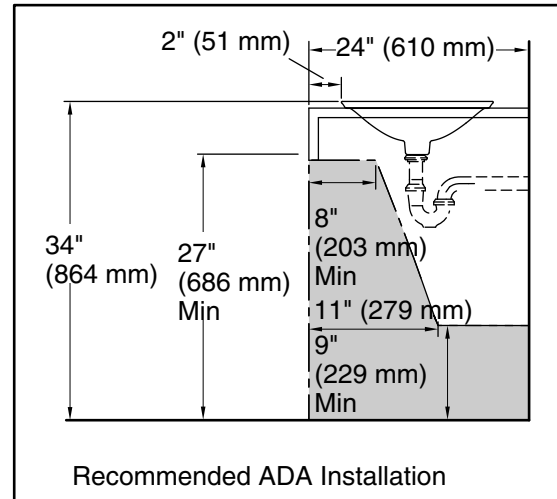

## Technical Information

All product dimensions are nominal.

Bowl configuration:	Single
Bowl area (Only):	Length: 17-1/4" (437 mm) Width: 17-1/4" (437 mm) Bowl depth: 4" (102 mm) Water depth: 4" (102 mm)
With overflow:	No
Template:	1242827, required, included