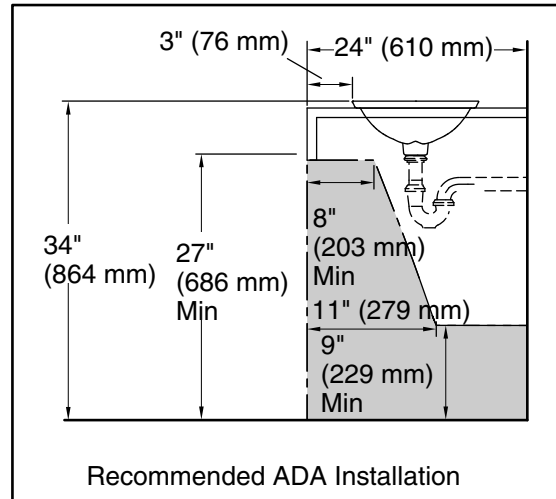

Technical Information

All product dimensions are nominal.

- Bowl configuration: Single Bowl
- Bowl area (Only): Length: 21-1/8" (536 mm)
  Width: 14-9/16" (370 mm)
  Bowl depth: 4-1/8" (105 mm)
  Water depth: 4-1/8" (105 mm)
- With overflow: No
- Template: 1242828, required, included

Notes

- Install this product according to the installation instructions.
- ADA compliant when installed to the specific requirements of these regulations.