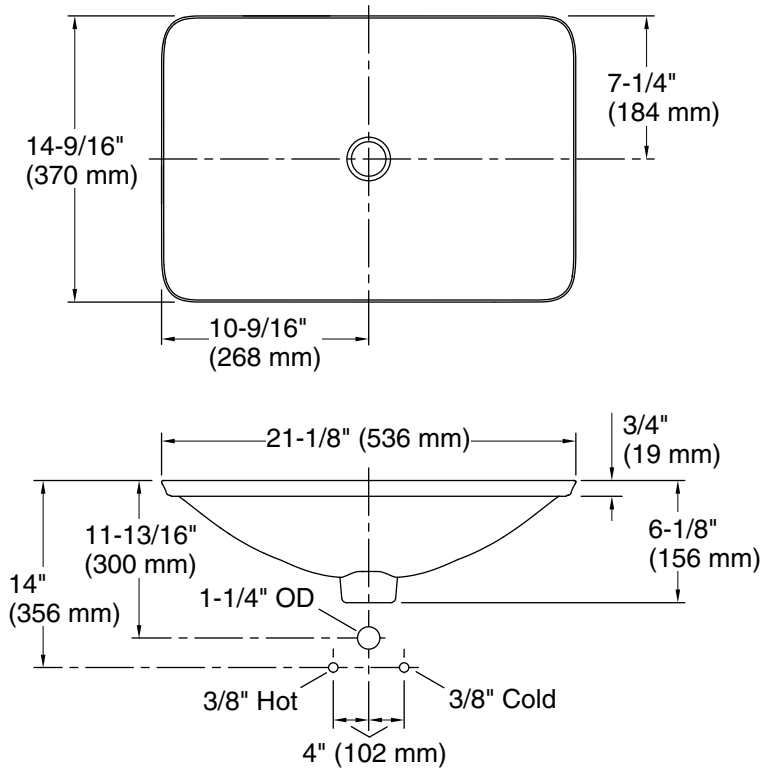

Sartorial™ Paisley Carillon®
21" rectangular drop-in bathroom sink, no overflow
K-75749-FP1

Standard Installation