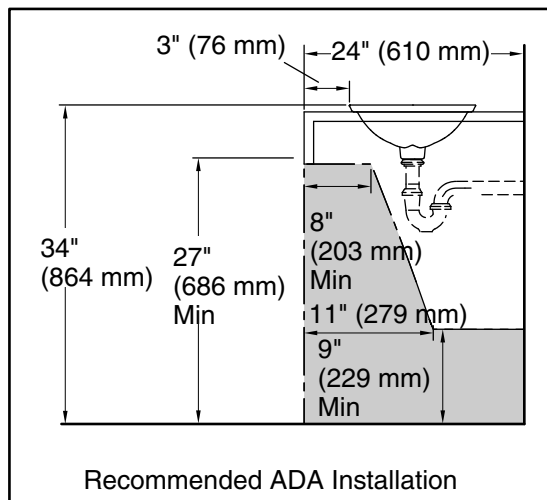

Technical Information

All product dimensions are nominal.

- Basin configuration: Single Bowl
- Bowl area (Only): Length: 21-1/8" (536 mm)
 Width: 14-9/16" (370 mm)
 Bowl depth: 4-1/8" (105 mm)
 Water depth: 4-1/8" (105 mm)
- With overflow: No
- Template: 1242828, required, included