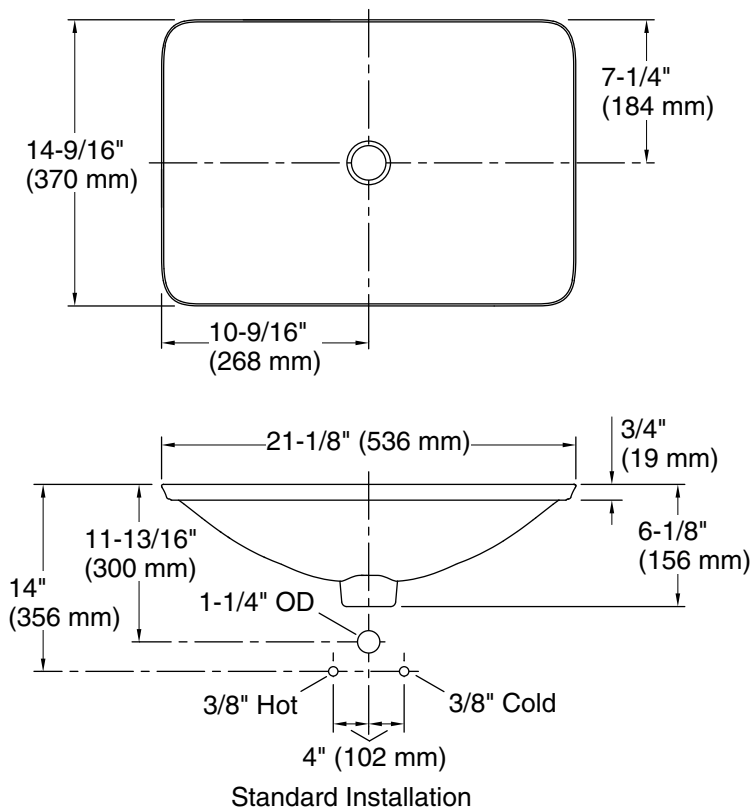

Technical Information

All product dimensions are nominal.

- Basin configuration: Single Bowl
- Bowl area (Only): Length: 21-1/8" (536 mm)
 Width: 14-9/16" (370 mm)
 Bowl depth: 4-1/8" (105 mm)
 Water depth: 4-1/8" (105 mm)
- With overflow: No
- Template: 1242828, required, included