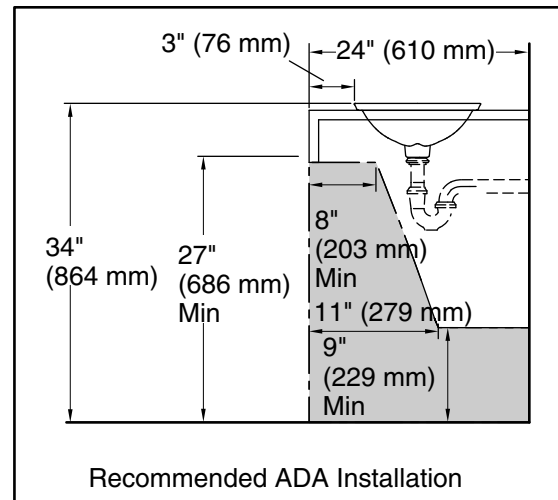

Color	Code	Description
-------	------	-------------

	0	White
---	---	-------

Sartorial™ Herringbone Carillon®

21" rectangular drop-in bathroom sink, no overflow
K-75749-HD1

Standard Installation

Technical Information

All product dimensions are nominal.

- Bowl configuration: Single
Bowl area (Only): Length: 21-1/8" (536 mm)
Width: 14-9/16" (370 mm)
Bowl depth: 4-1/8" (105 mm)
Water depth: 4-1/8" (105 mm)
With overflow: No
Template: 1242828, required, included