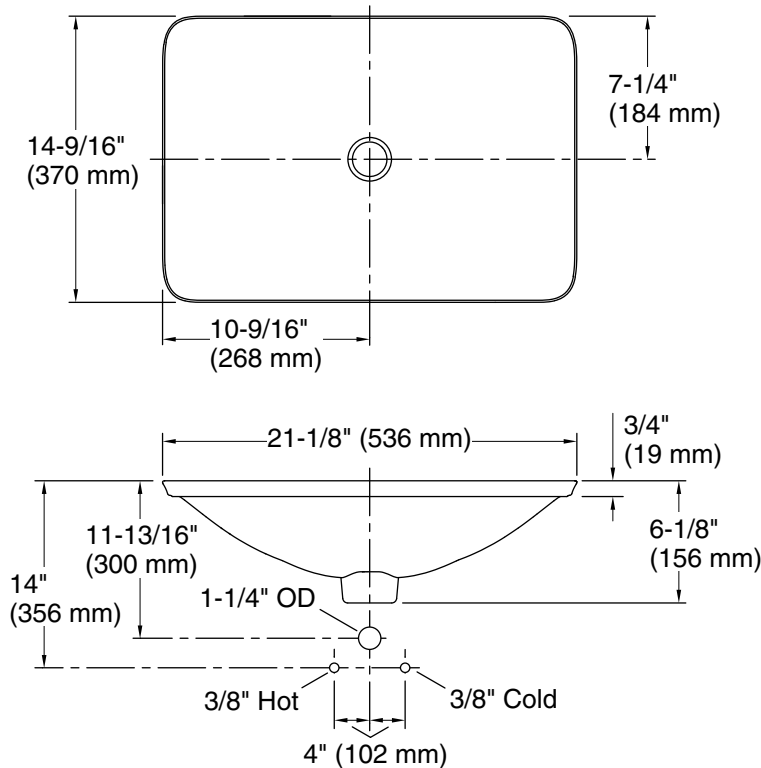

Standard Installation

Recommended ADA Installation

Technical Information

All product dimensions are nominal.

- Bowl configuration: Single
- Bowl area (Only):
Length: 21-1/8" (536 mm)
Width: 14-9/16" (370 mm)
Bowl depth: 4-1/8" (105 mm)
Water depth: 4-1/8" (105 mm)
- With overflow: No
- Template: 1242828, required, included