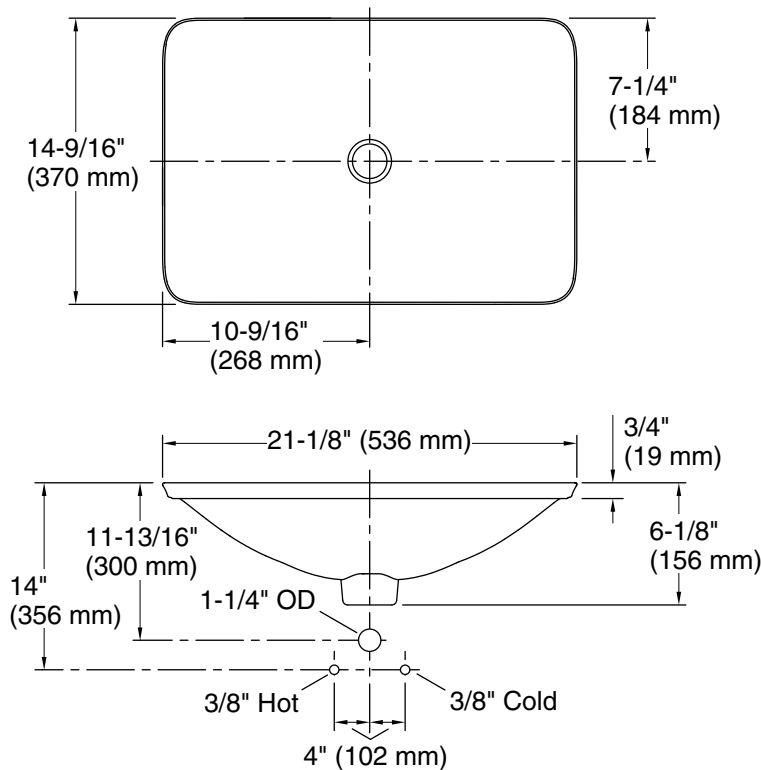

Color	Code	Description
-------	------	-------------

	0	White
---	---	-------

Sartorial™ Herringbone Carillon®

21" rectangular drop-in bathroom sink, no overflow
K-75749-HD1

Standard Installation

Technical Information

All product dimensions are nominal.

- Bowl configuration: Single
Bowl area (Only): Length: 21-1/8" (536 mm)
Width: 14-9/16" (370 mm)
Bowl depth: 4-1/8" (105 mm)
Water depth: 4-1/8" (105 mm)
With overflow: No
Template: 1242828, required, included