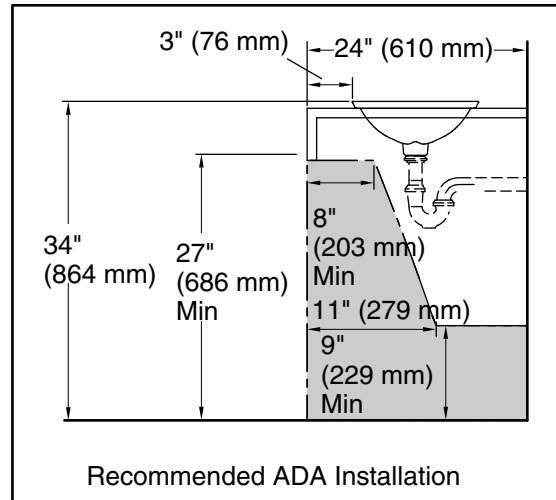

Codes/Standards

ASME A112.19.2/CSA B45.1
ADA
ICC/ANSI A117.1
CSA B651
IAPMO Certification

KOHLER® One-Year Limited Warranty

See website for detailed warranty information.

Sartorial™ Herringbone Carillon®

21" rectangular drop-in bathroom sink, no overflow
K-75749-HD1

Standard Installation

Recommended ADA Installation

Technical Information

All product dimensions are nominal.

- Bowl configuration: Single
- Bowl area (Only):
Length: 21-1/8" (536 mm)
Width: 14-9/16" (370 mm)
Bowl depth: 4-1/8" (105 mm)
Water depth: 4-1/8" (105 mm)
- With overflow: No
- Template: 1242828, required, included