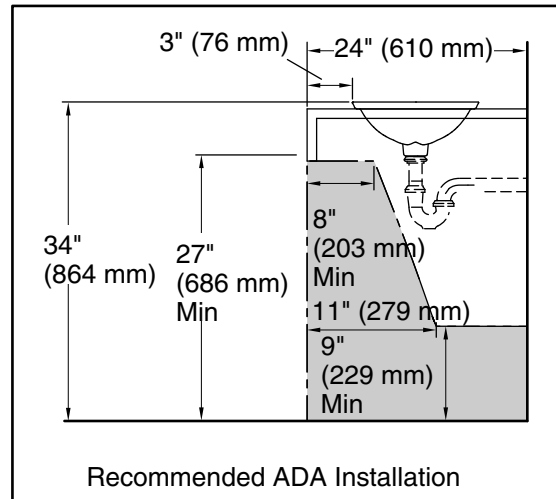

Sartorial™ Herringbone Carillon®

21" rectangular drop-in bathroom sink, no overflow
K-75749-HD2

Technical Information

All product dimensions are nominal.

Basin configuration:	Single Bowl
Bowl area (Only):	Length: 21-1/8" (536 mm) Width: 14-9/16" (370 mm) Bowl depth: 4-1/8" (105 mm) Water depth: 4-1/8" (105 mm)
With overflow:	No
Drain hole:	1-13/16" (46 mm)
Template:	1242828, required, included

Notes

Install this product according to the installation instructions.

NOTICE: Countertop manufacturer or cutter must use the current product template available at www.kohler.com, or by calling 1-800-4KOHLER. Kohler Co. is not responsible for cutout errors when the incorrect cutout template is used.

ADA, CSA B651 compliant when installed to the specific requirements of these regulations.