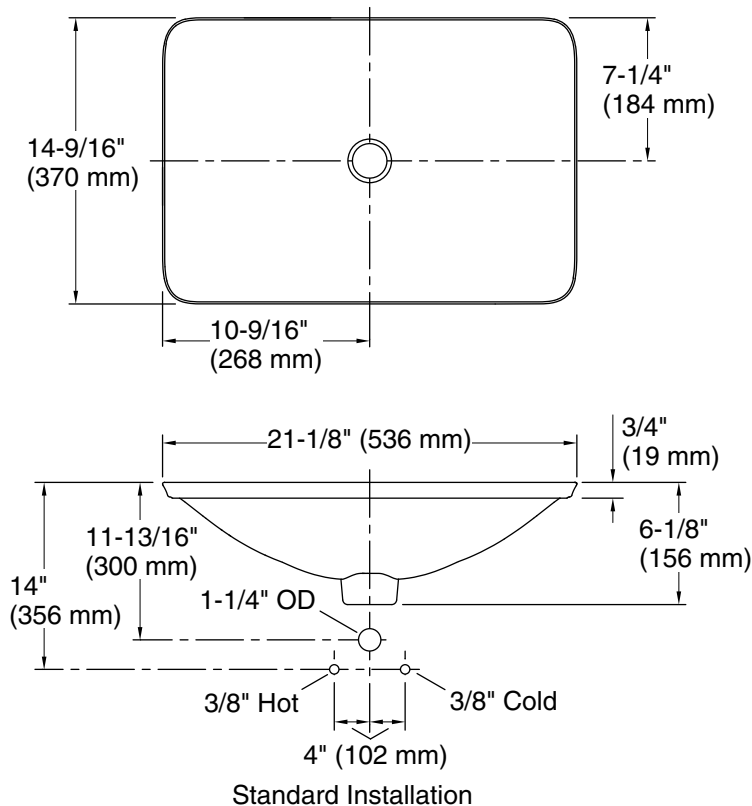

Sartorial™ Herringbone Carillon®

21" rectangular drop-in bathroom sink, no overflow
K-75749-HD2

Technical Information

All product dimensions are nominal.

Basin configuration:	Single Bowl
Bowl area (Only):	Length: 21-1/8" (536 mm) Width: 14-9/16" (370 mm) Bowl depth: 4-1/8" (105 mm) Water depth: 4-1/8" (105 mm)
With overflow:	No
Drain hole:	1-13/16" (46 mm)
Template:	1242828, required, included

Notes

Install this product according to the installation instructions.

NOTICE: Countertop manufacturer or cutter must use the current product template available at www.kohler.com, or by calling 1-800-4KOHLER. Kohler Co. is not responsible for cutout errors when the incorrect cutout template is used.

ADA, CSA B651 compliant when installed to the specific requirements of these regulations.