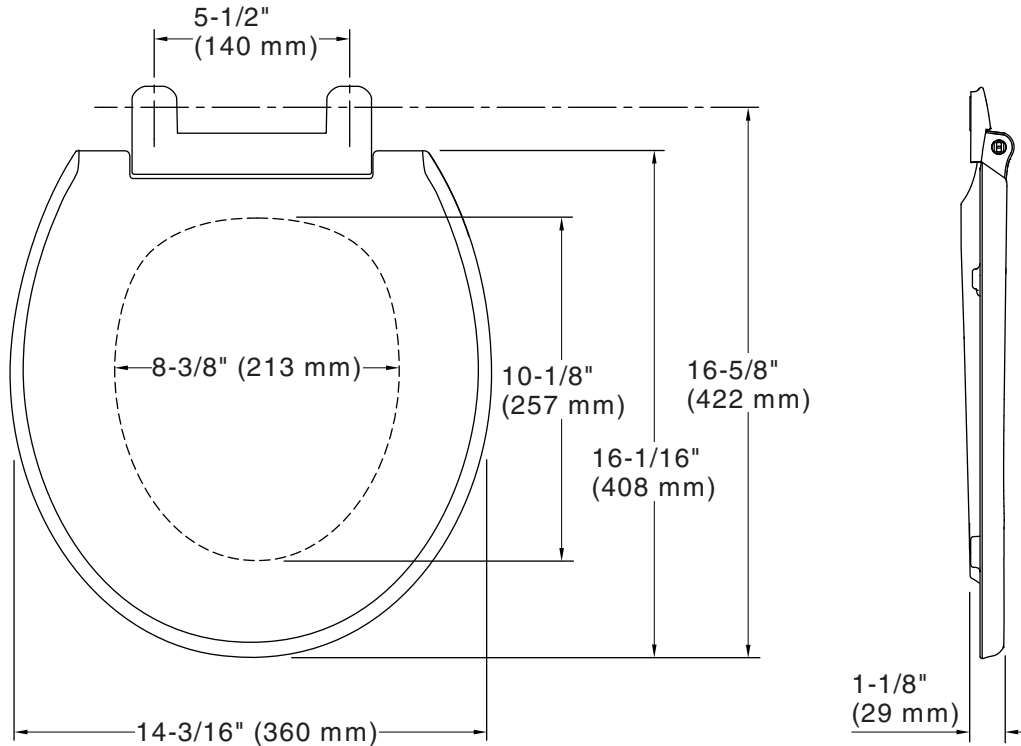

Material

- Plastic construction

Recommended Products/Accessories

K-75758-RL Cachet® Nightlight ReadyLatch® Quiet-Close™ round-front toilet seat

Codes/Standards

None Applicable

KOHLER® One-Year Limited Warranty

See website for detailed warranty information.

Technical Information

All product dimensions are nominal.

Seat shape type: Round-front
Seat front type: Open-front
Seat-mounting holes: 5-1/2" (140 mm)

Pressure/fixture Supply Requirements