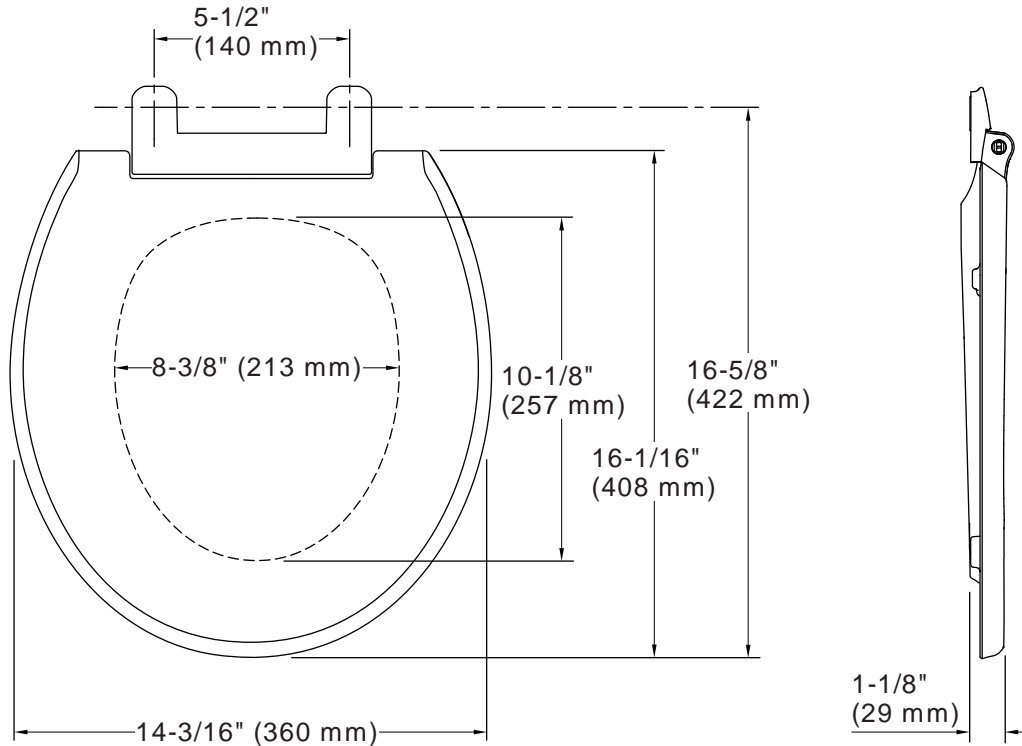

Material

- Plastic construction

Recommended Products/Accessories

K-75758-RL Cachet® Nightlight ReadyLatch® Quiet-Close™ round-front toilet seat

Codes/Standards

None Applicable

KOHLER® One-Year Limited Warranty

See website for detailed warranty information.

Technical Information

All product dimensions are nominal.

Seat shape type: Round-front
Seat front type: Open-front
Seat-mounting holes: 5-1/2" (140 mm)

Notes