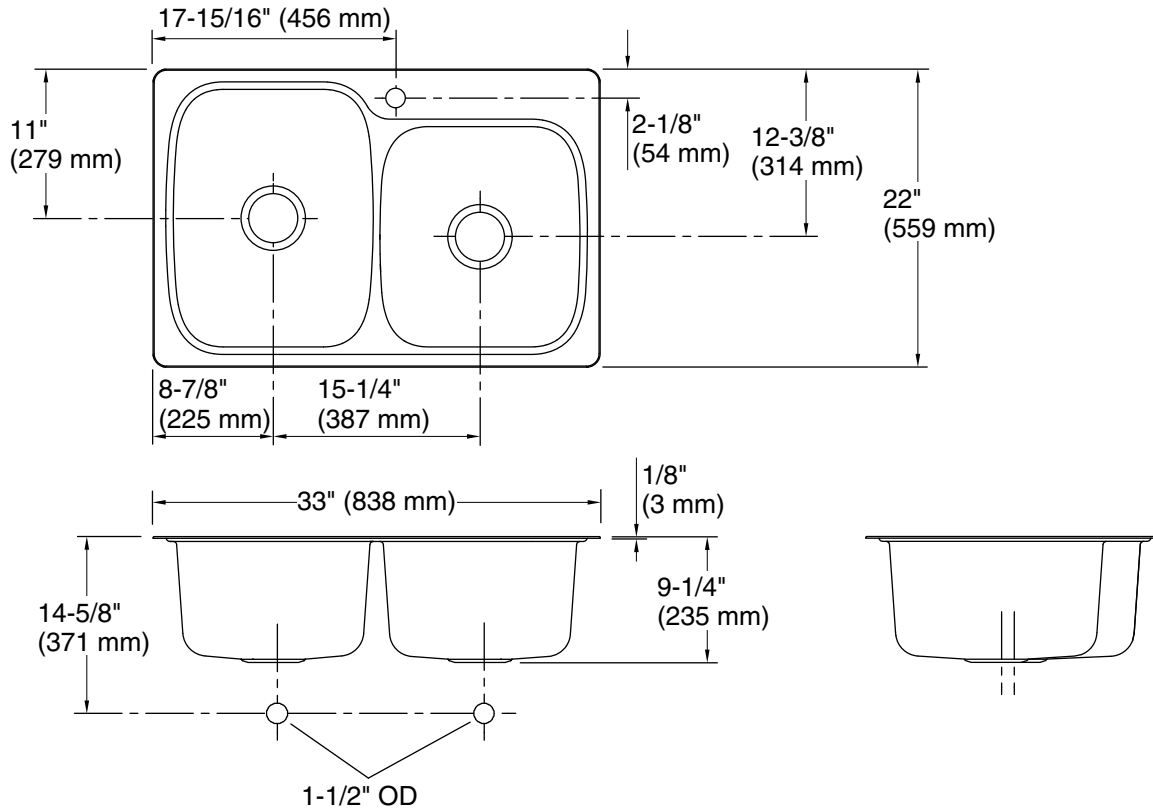

**Verse™**  
33" top-/undermount double-bowl kitchen sink  
**K-75791-1**

**Features**

- 36" minimum base cabinet width
- Large/medium bowls
- 9" (229 mm) depth provides generous workspace
- Single faucet hole
- Includes installation hardware

## Technical Information

All product dimensions are nominal.

Basin configuration: Large Bowl on Left

Min. base cabinet width: 36" (914 mm)

Bowl area (Right): Length: 14-3/16" (360 mm)  
 Width: 15-11/16" (398 mm)  
 Bowl depth: 9" (229 mm)  
 Water depth: 9" (229 mm)

Bowl area (Left): Length: 14-3/16" (360 mm)  
 Width: 18-7/16" (468 mm)  
 Bowl depth: 9" (229 mm)  
 Water depth: 9" (229 mm)

Number of deck holes: 1

Faucet hole(s): 1-7/16" (37 mm)

Drain hole: 3-3/4" (94 mm)