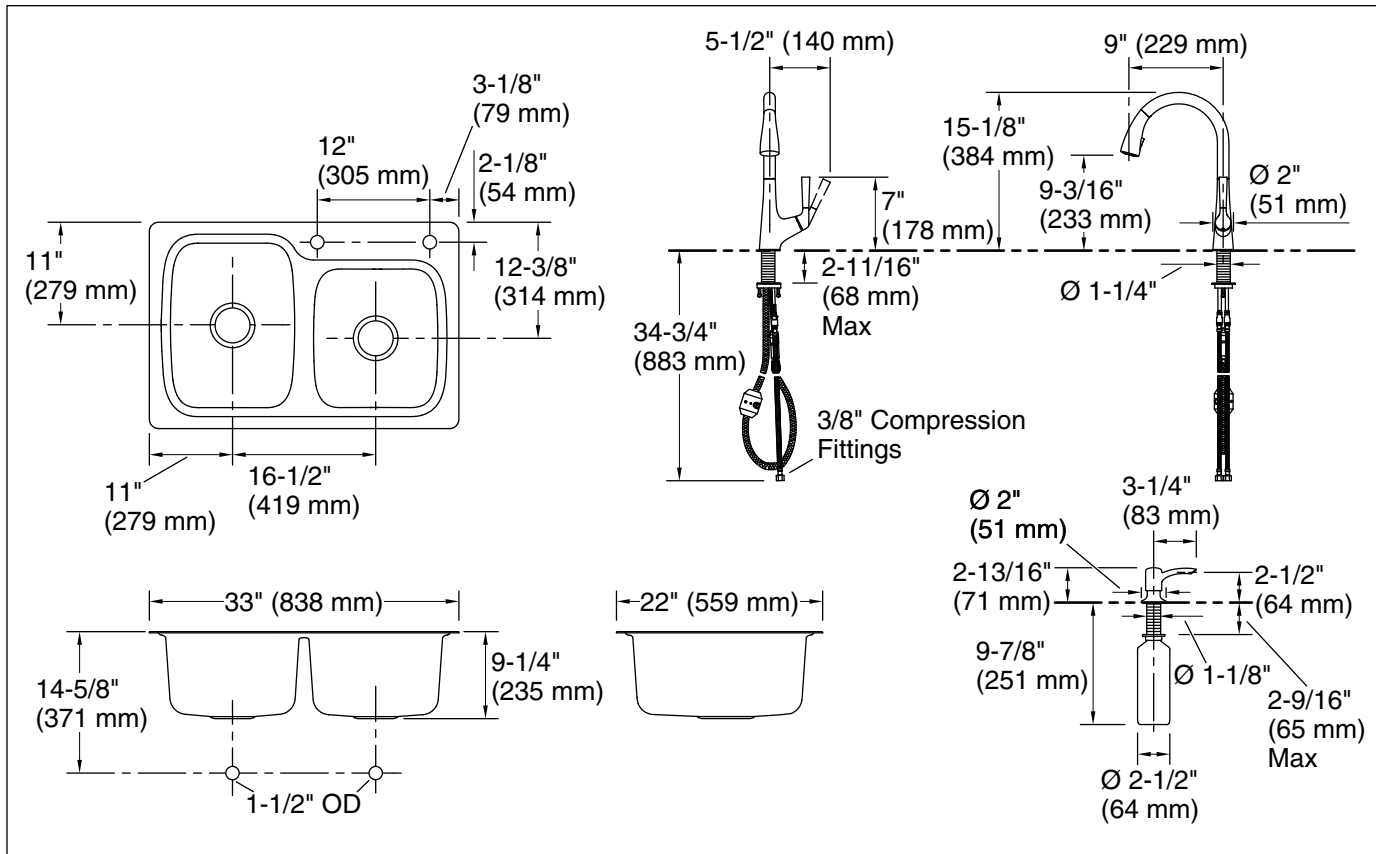

Technical Information

All product dimensions are nominal.

Basin configuration: Large Bowl on Left

Min. base cabinet width: 36" (914 mm)

Bowl area (Right): Length: 14-3/16" (360 mm)
Width: 15-11/16" (398 mm)
Bowl depth: 9" (229 mm)
Water depth: 9" (229 mm)

Bowl area (Left): Length: 14-3/16" (360 mm)
Width: 18-7/16" (468 mm)
Bowl depth: 9" (229 mm)
Water depth: 9" (229 mm)

Number of deck holes: 2

Faucet hole(s): 1-7/16" (37 mm)

Soap/Lotion hole: 1-7/16" (37 mm)

Drain hole: 3-3/4" (94 mm)

Template: Top-mount, 1263722-7, required, included

Notes

Install this product according to the installation instructions.