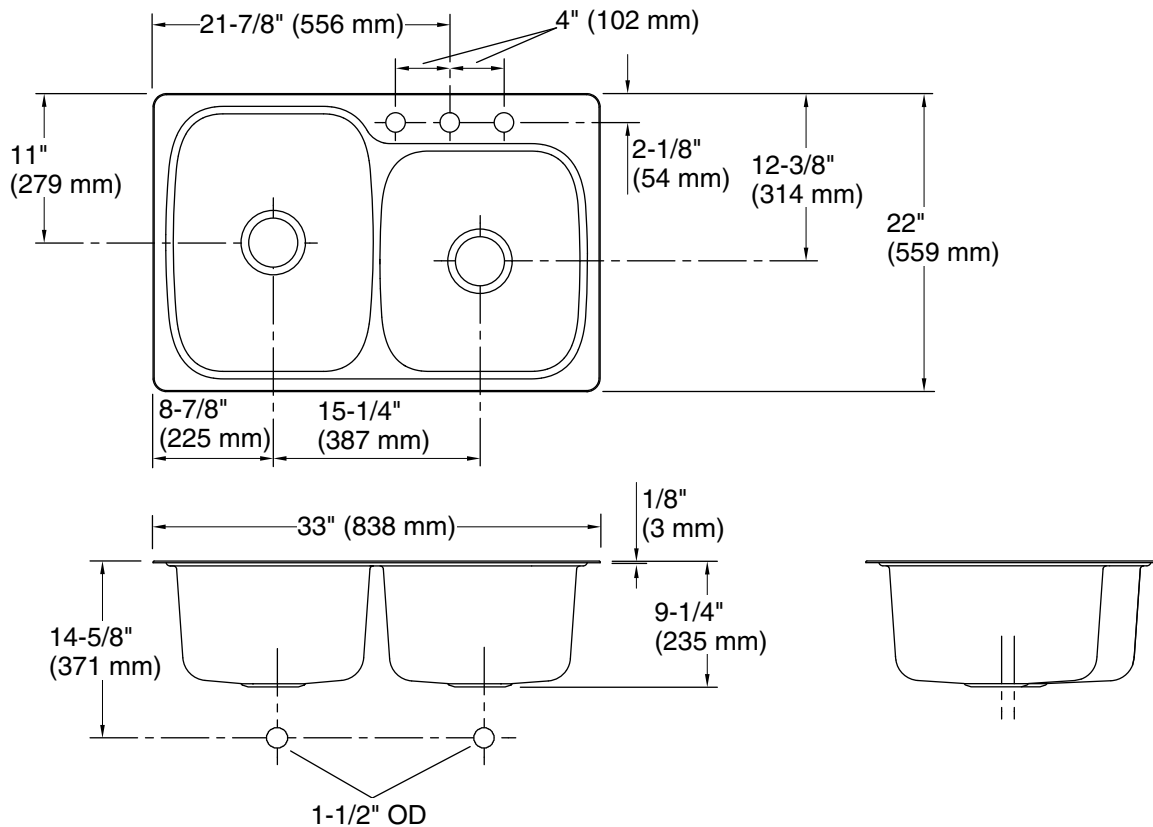

**Verse™**  
33" top-/undermount double-bowl kitchen sink  
**K-75791-3**

**Features**

- 36" minimum base cabinet width
- Large/medium bowls
- 9" (229 mm) depth provides generous workspace
- Three faucet holes
- Includes installation hardware

## Technical Information

All product dimensions are nominal.

Basin configuration: Large Bowl on Left

Min. base cabinet width: 36" (914 mm)

Bowl area (Right):  
 Length: 14-3/16" (360 mm)  
 Width: 15-11/16" (398 mm)  
 Bowl depth: 9" (229 mm)  
 Water depth: 9" (229 mm)

Bowl area (Left):  
 Length: 14-3/16" (360 mm)  
 Width: 18-7/16" (468 mm)  
 Bowl depth: 9" (229 mm)  
 Water depth: 9" (229 mm)

Number of deck holes: 3

Faucet hole(s): 1-7/16" (37 mm)

Soap/Lotion hole: 1-7/16" (37 mm)

Drain hole: 3-3/4" (94 mm)

Template: 1263722-7, required, included