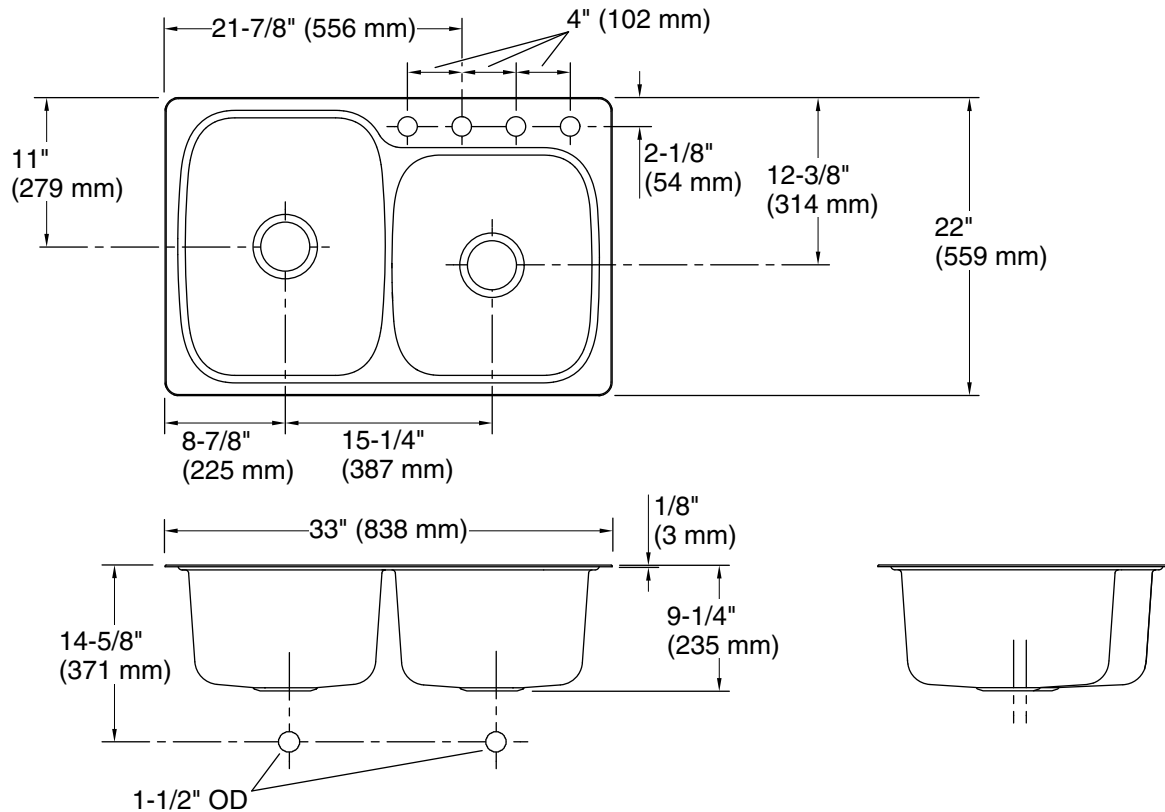

Verse™
33" top-/undermount double-bowl kitchen sink
K-75791-4

Features

- 36" minimum base cabinet width
- Large/medium bowls
- 9" (229 mm) depth provides generous workspace
- Includes installation hardware
- Three faucet holes and one accessory hole to the right

Technical Information

All product dimensions are nominal.

Basin configuration: Large Bowl on Left

Center(s): 8" (203 mm)

Min. base cabinet width: 36" (914 mm)

Bowl area (Right): Length: 14-3/16" (360 mm)
Width: 15-11/16" (398 mm)
Bowl depth: 9" (229 mm)
Water depth: 9" (229 mm)

Bowl area (Left): Length: 14-3/16" (360 mm)
Width: 18-7/16" (468 mm)
Bowl depth: 9" (229 mm)
Water depth: 9" (229 mm)

Number of deck holes: 4

Faucet hole(s): 1-7/16" (37 mm)

Soap/Lotion hole: 1-7/16" (37 mm)

Drain hole: 3-3/4" (94 mm)

Template: 1263722-7, required, included

Notes

Install this product according to the installation instructions.