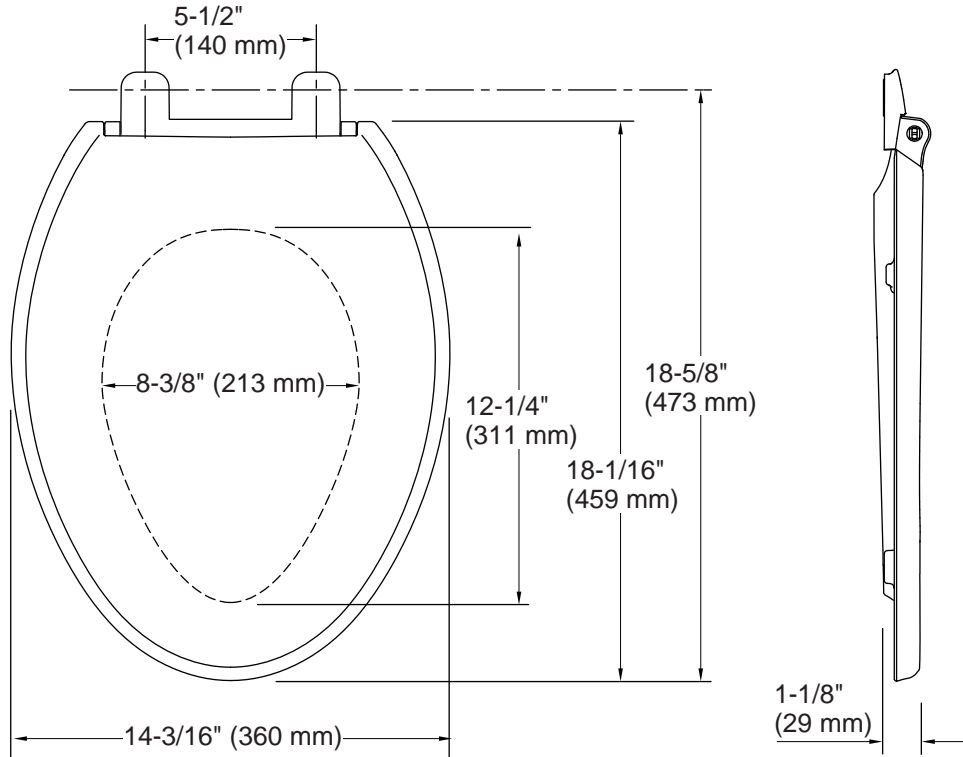

Technical Information

All product dimensions are nominal.

Seat shape type: Elongated
Seat front type: Closed-front
Seat-mounting holes: 5-1/2" (140 mm)

Notes

Install this product according to the installation guide.

Requires 4 AA batteries (not included).