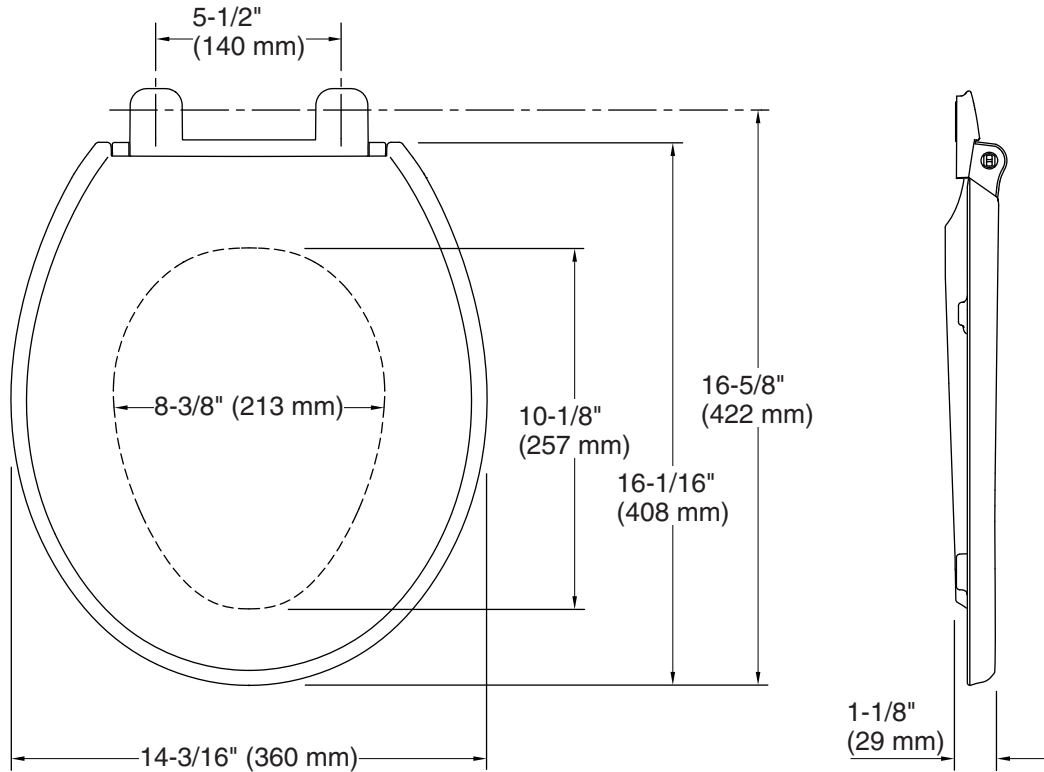

## Material

- Plastic construction

### Technical Information

All product dimensions are nominal.

Seat shape type: Round-front  
Seat front type: Closed-front  
Seat-mounting holes: 5-1/2" (140 mm)