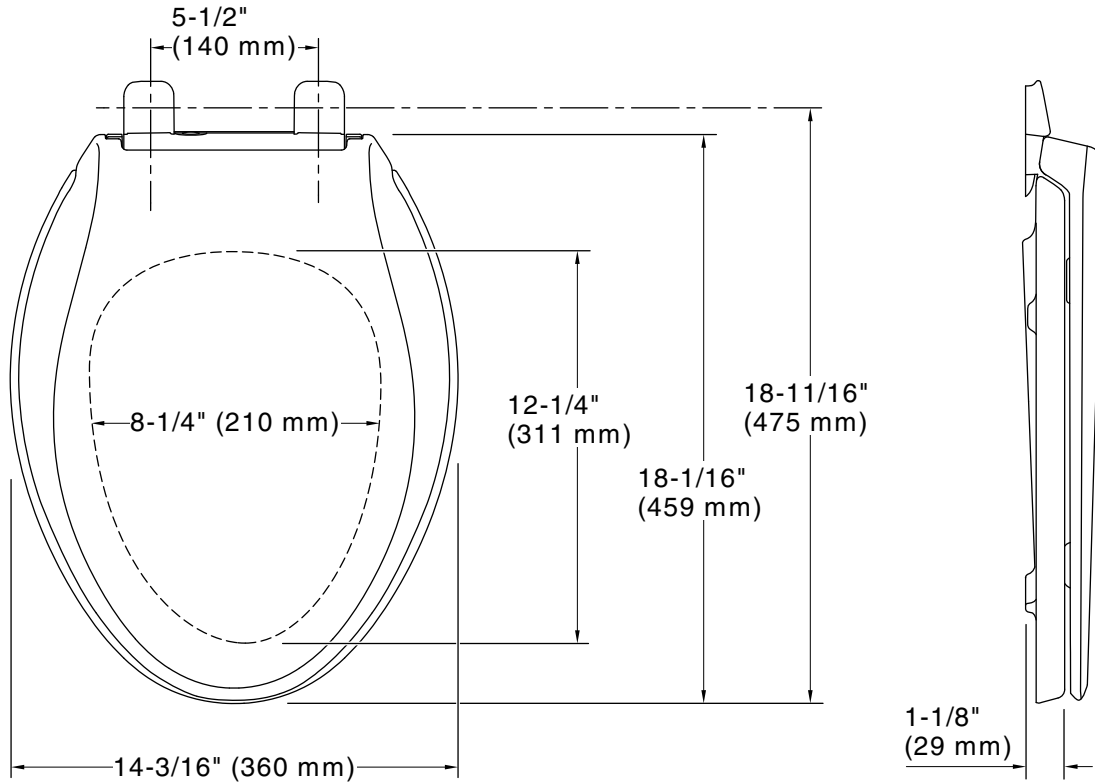

## Technical Information

All product dimensions are nominal.

Seat shape type:	Elongated
Seat front type:	Closed-front
Seat-mounting holes:	5-1/2" (140 mm)