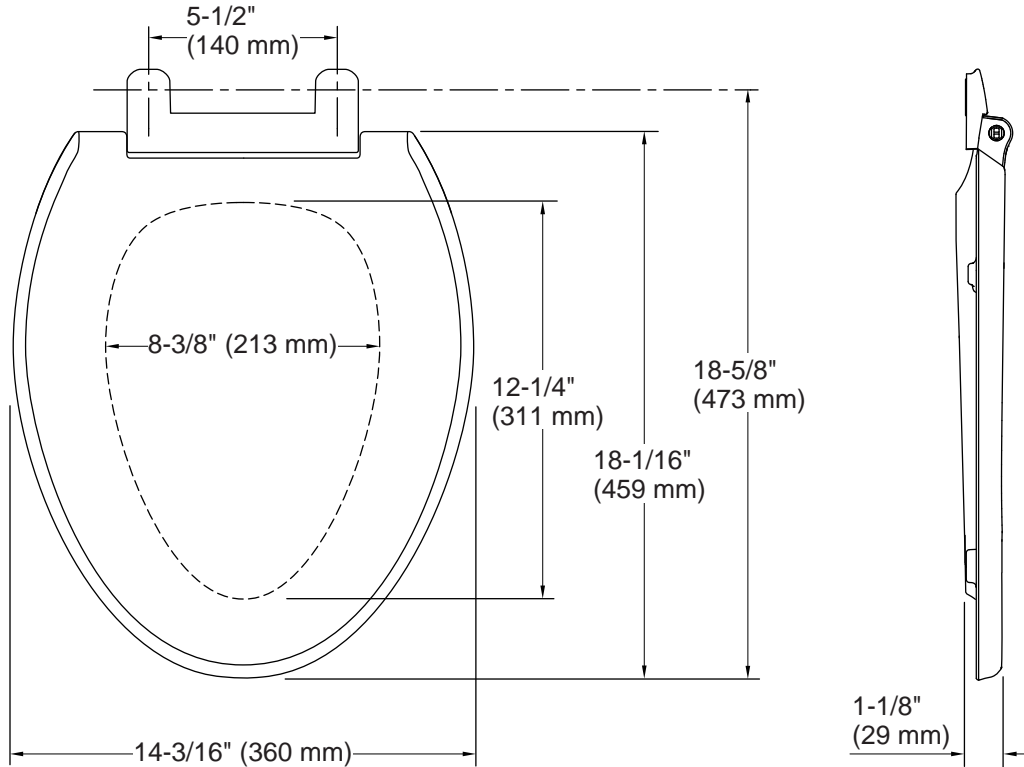

### Technical Information

All product dimensions are nominal.

Seat shape type: Elongated  
Seat front type: Closed-front  
Seat-mounting holes: 5-1/2" (140 mm)