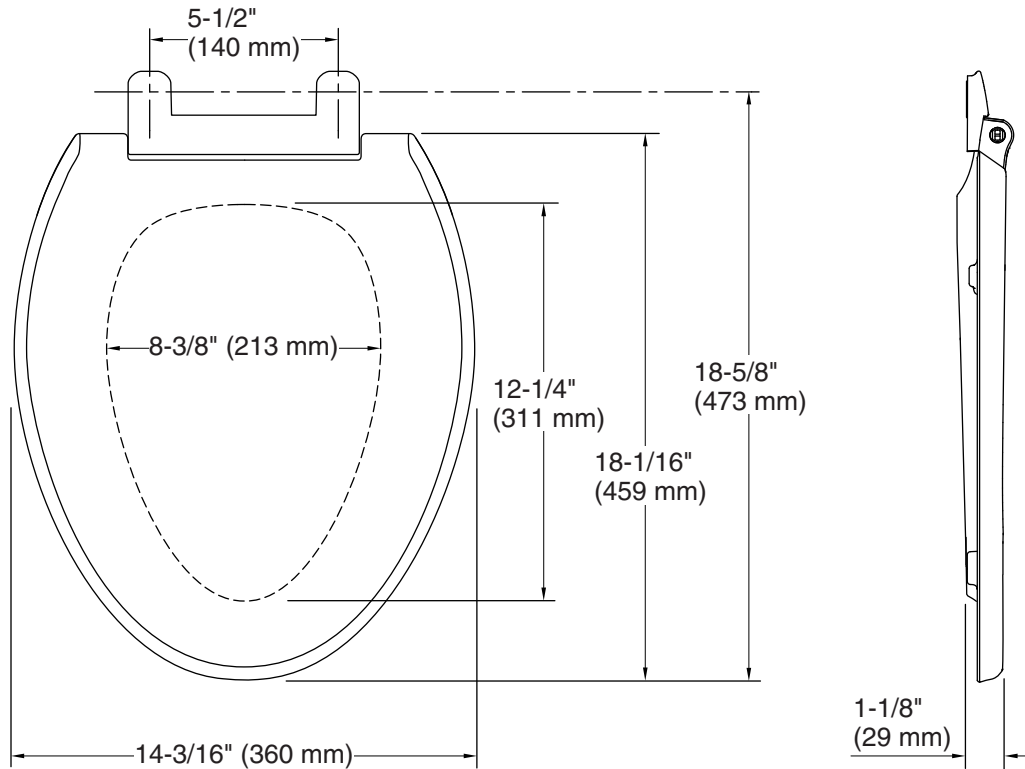

Material

- Plastic construction

Recommended Products/Accessories

K-75796-RL Cachet® Nightlight ReadyLatch® Quiet-Close™ elongated toilet seat

Codes/Standards

None Applicable

KOHLER® One-Year Limited Warranty

See website for detailed warranty information.

Technical Information

All product dimensions are nominal.

Seat shape type: Elongated
 Seat front type: Closed-front
 Seat-mounting holes: 5-1/2" (140 mm)

Pressure/fixture Supply Requirements