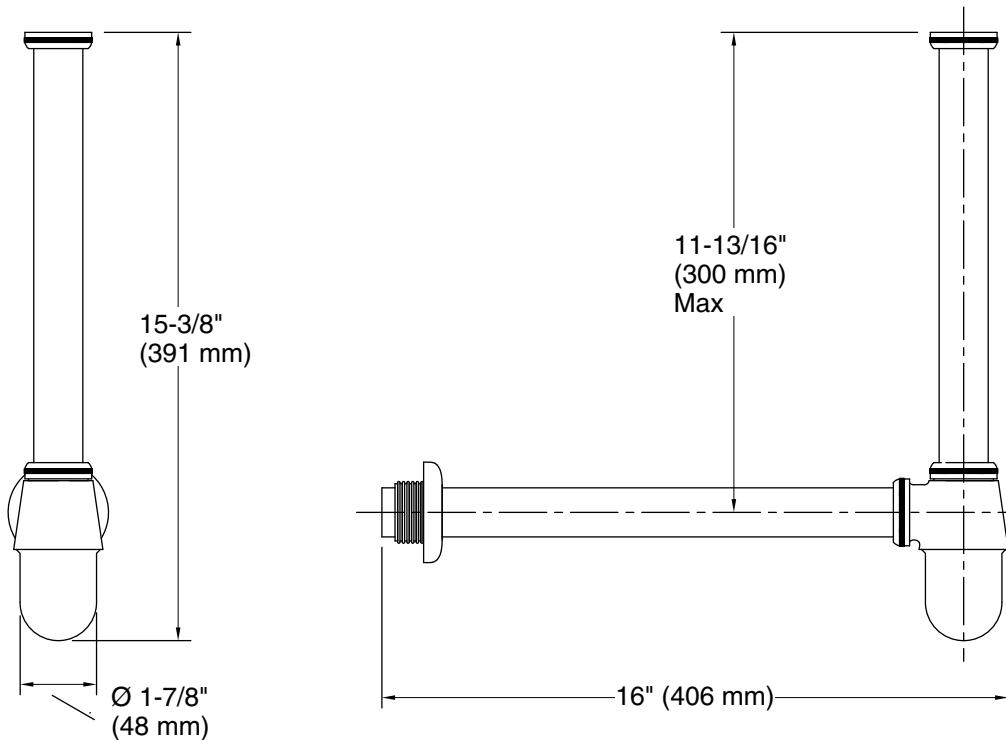

Features

- Contemporary design offers an attractive alternative to traditional P-trap fittings
- Removable trap eye for easy cleaning
- 1.25 inch (32 mm) diameter slip-fit inlet
- Includes 13.78 inch (350 mm) extension tube

Material

- Solid-brass construction for durability and reliability
- KOHLER® finishes resist corrosion and tarnishing

Installation

- Attaches under counter to bottom of sink

Codes/Standards

None Applicable

Technical Information

All product dimensions are nominal.

Drain included: No

Drain with overflow: No

Notes

Install this product according to the installation guide.