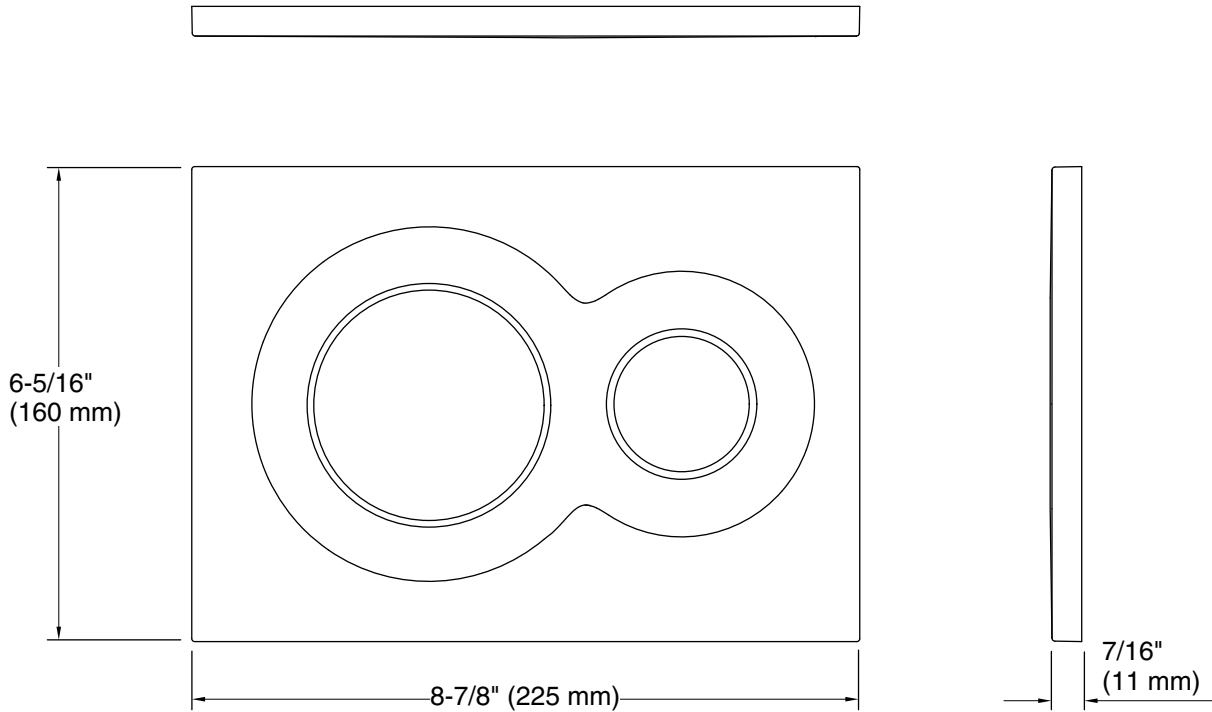

Technical Information

All product dimensions are nominal.

Material: Plastic

Notes

Install this product according to the installation instructions.