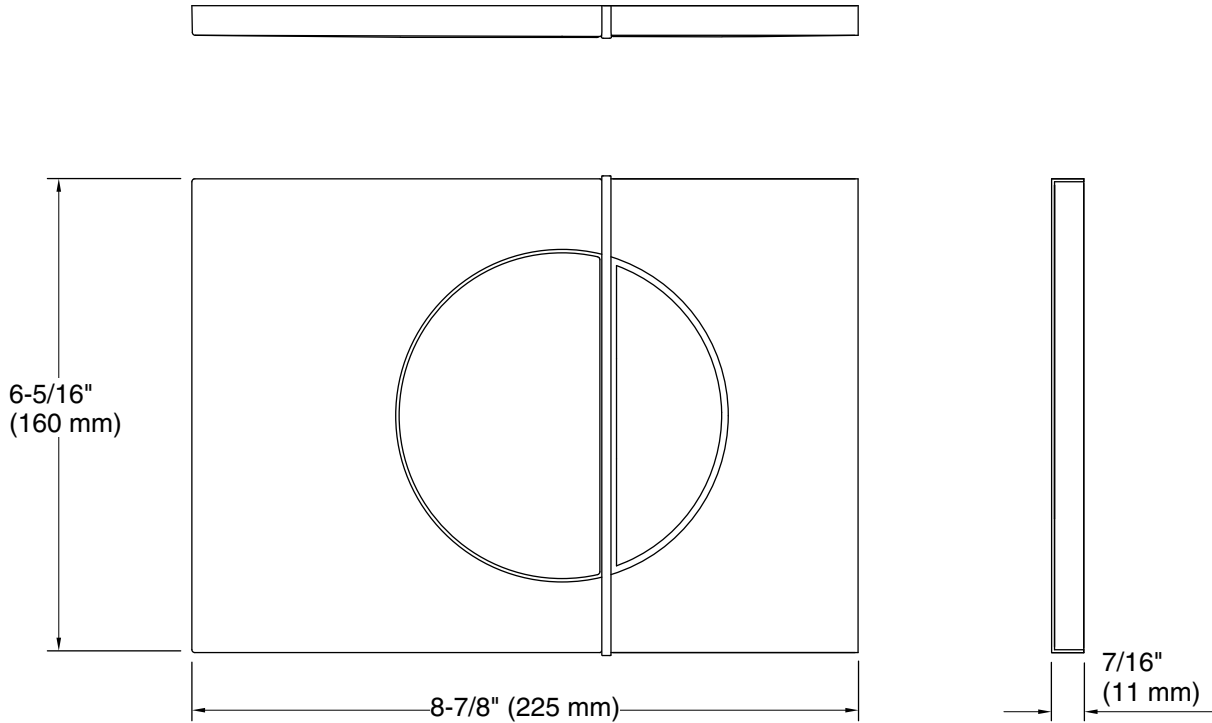

Note®
Flush Actuator Plate
K-75891

Features

- For use with the K-18829 2" x 4" in-wall tank and carrier system
- Dual-flush actuator offers a choice of 0.8 or 1.6 gpf (3.0 or 6.0 lpf)
- Large flush actuator plate opening can be removed for easy access to inner tank
- Eligible for consumer rebates in some municipalities

Technical Information

All product dimensions are nominal.

Material: Plastic

Notes

Install this product according to the installation instructions.