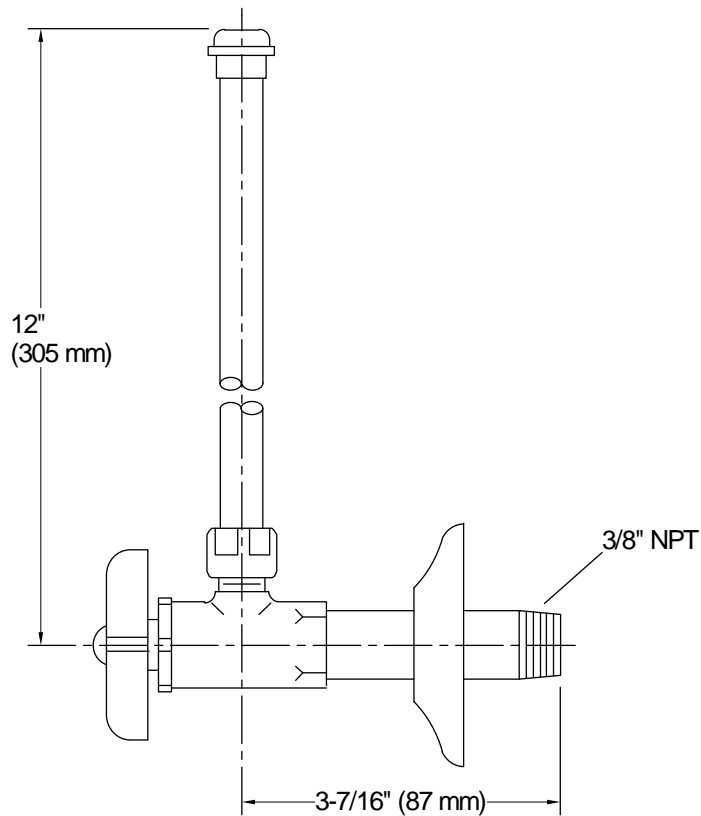

Features

- Compression valves
- Pair of angle supplies with stop
- Annealed vertical tube with union connection
- 3/8 NPT connection with flange
- Four-arm handle stop

Material

- Brass

Recommended Products/Accessories

Technical Information

All product dimensions are nominal.

Spout:

Handshower:

Rated maximum flow: 0 gal/min (0 l/min)

Notes

Install this product according to the installation guide.