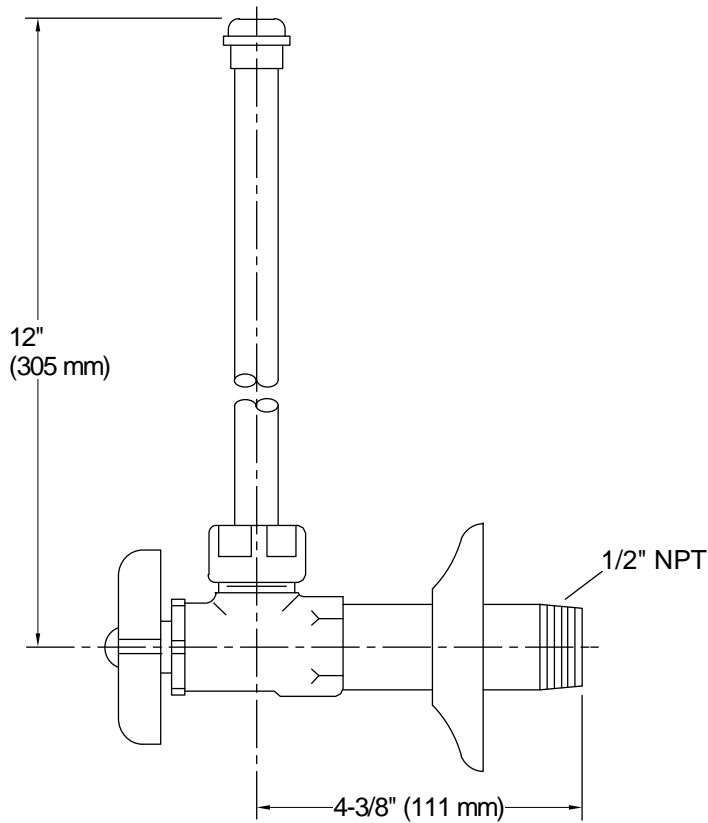

Features

- Compression valve
- Pair of angle supplies with stop
- Annealed vertical tube with union connection
- 1/2" NPT connection with flange
- Four-arm handle stop

Material

- Brass

Recommended Products/Accessories

Technical Information

All product dimensions are nominal.

Spout:

Handshower:

Rated maximum flow: 0 gal/min (0 l/min)

Notes

Install this product according to the installation guide.