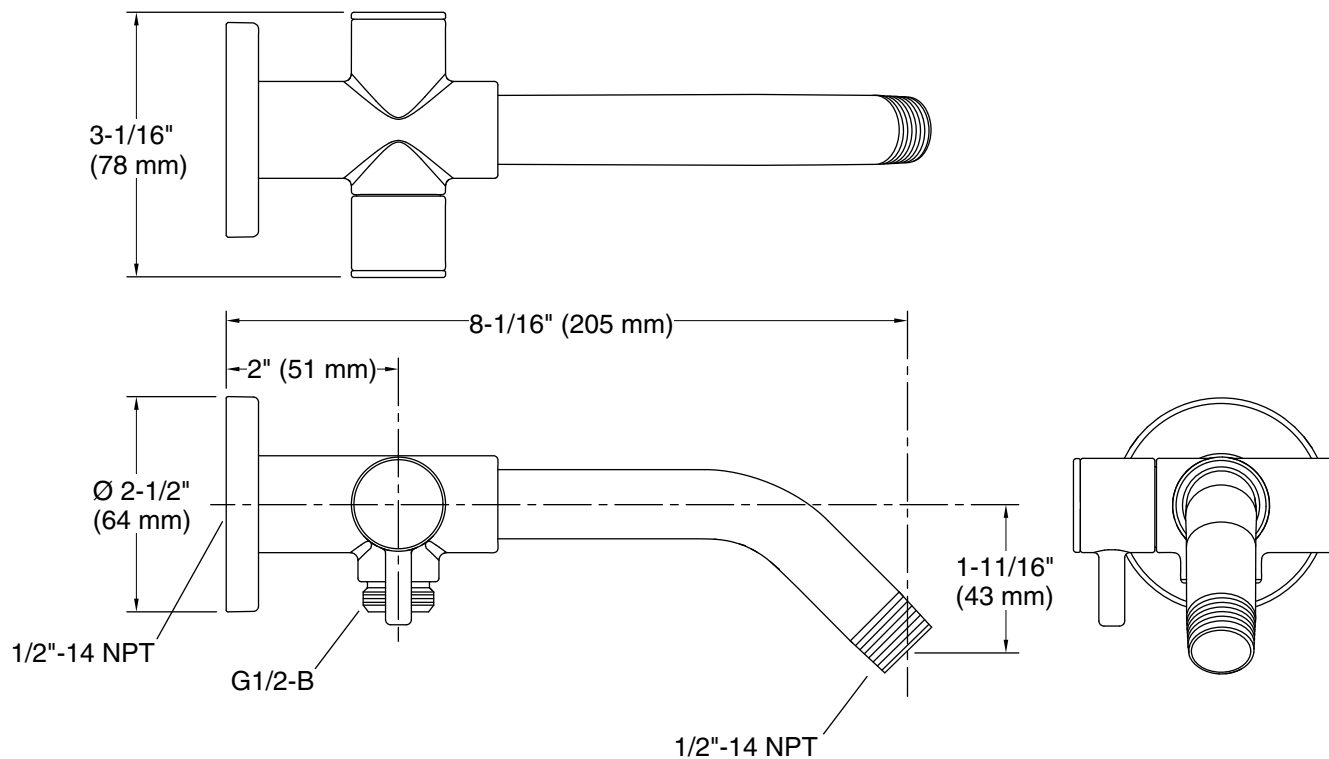

Features

- Diverter switches water between rainhead, handshower, or both at one time
- For use with KOHLER showerheads and handshowers (sold separately)
- Includes flange
- 1/2" NPT connection

Material

- Premium brass construction for durability and reliability
- KOHLER® finishes resist corrosion and tarnishing

Technical Information

All product dimensions are nominal.

Drain included: No

Notes

Install this product according to the installation guide.