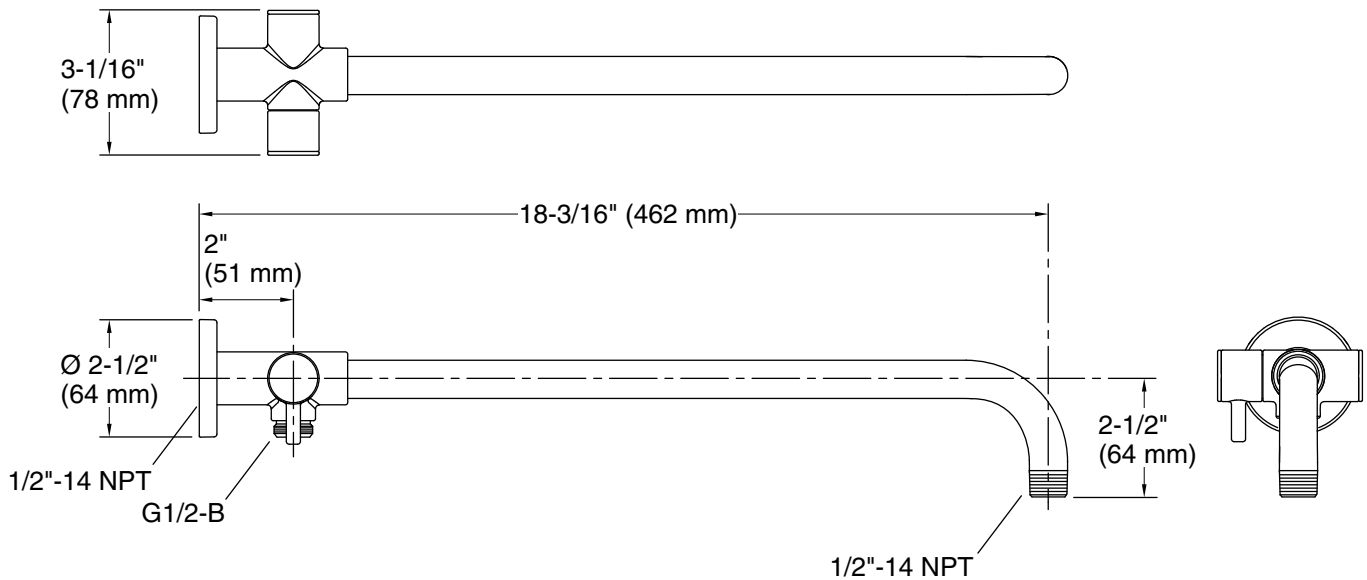

- Wall-mount

Recommended Products/Accessories

- K-13696 Square 10" single-function rainhead, 2.5 gpm
- K-13696-G Square 10" single-function rainhead, 1.75 gpm
- K-13693 Traditional 10" single-function rainhead, 2.5 gpm
- K-13693-G Traditional 10" single-function rainhead, 1.75 gpm
- K-72587 Three-function handshower, 1.5 gpm
- K-22163 Four-function handshower, 2.5 gpm
- K-22163-G Four-function handshower, 1.75 gpm
- K-8593 72" Shower Hose
- K-30646 Shower filter
- K-30647 Shower filter replacement
- K-76335 Shower Arm Trim, Square
- K-76334 Shower Arm Trim, Traditional
- K-23723 Faucet cleaner

Technical Information

All product dimensions are nominal.

Drain included: No

Spout:

Handshower:

Rated maximum flow: 0 gal/min (0 l/min)

Notes

Install this product according to the installation instructions.