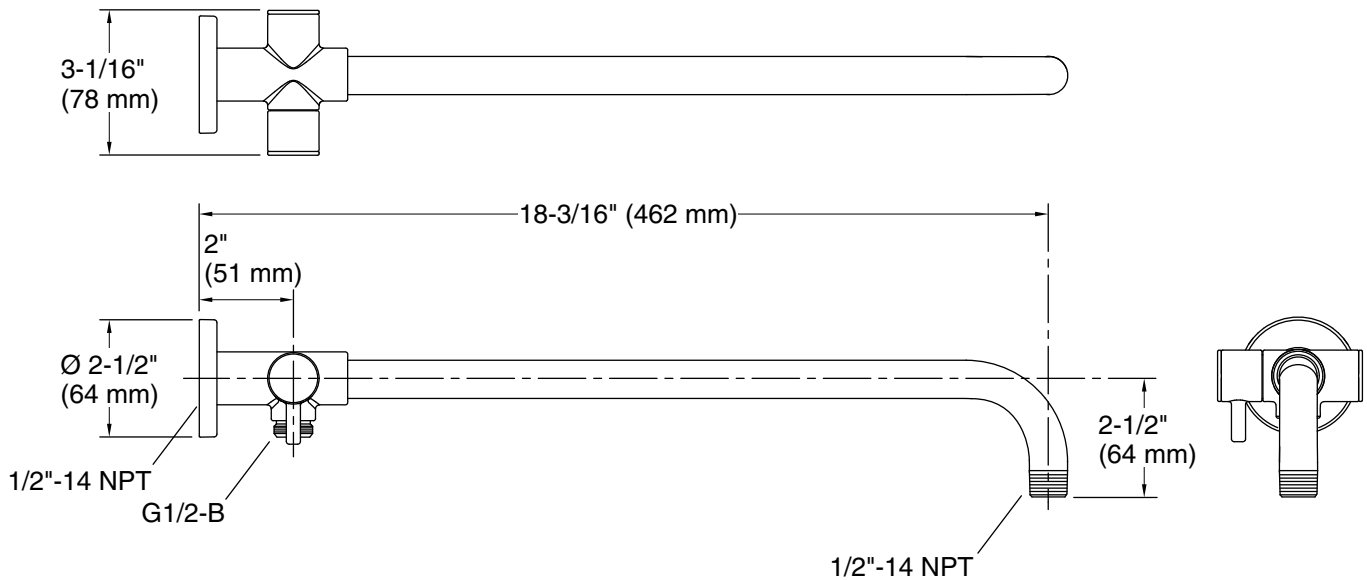

- Wall-mount

Recommended Products/Accessories

- K-13696 Square 10" single-function rainhead, 2.5 gpm
- K-13696-G Square 10" single-function rainhead, 1.75 gpm
- K-13693 Traditional 10" single-function rainhead, 2.5 gpm
- K-13693-G Traditional 10" single-function rainhead, 1.75 gpm
- K-8593 72" Shower Hose
- K-30646 Shower filter
- K-30647 Shower filter replacement
- K-76335 Shower Arm Trim, Square
- K-76334 Shower Arm Trim, Traditional
- K-23723 Faucet cleaner

Technical Information

All product dimensions are nominal.

Drain included: No

Notes

Install this product according to the installation guide.