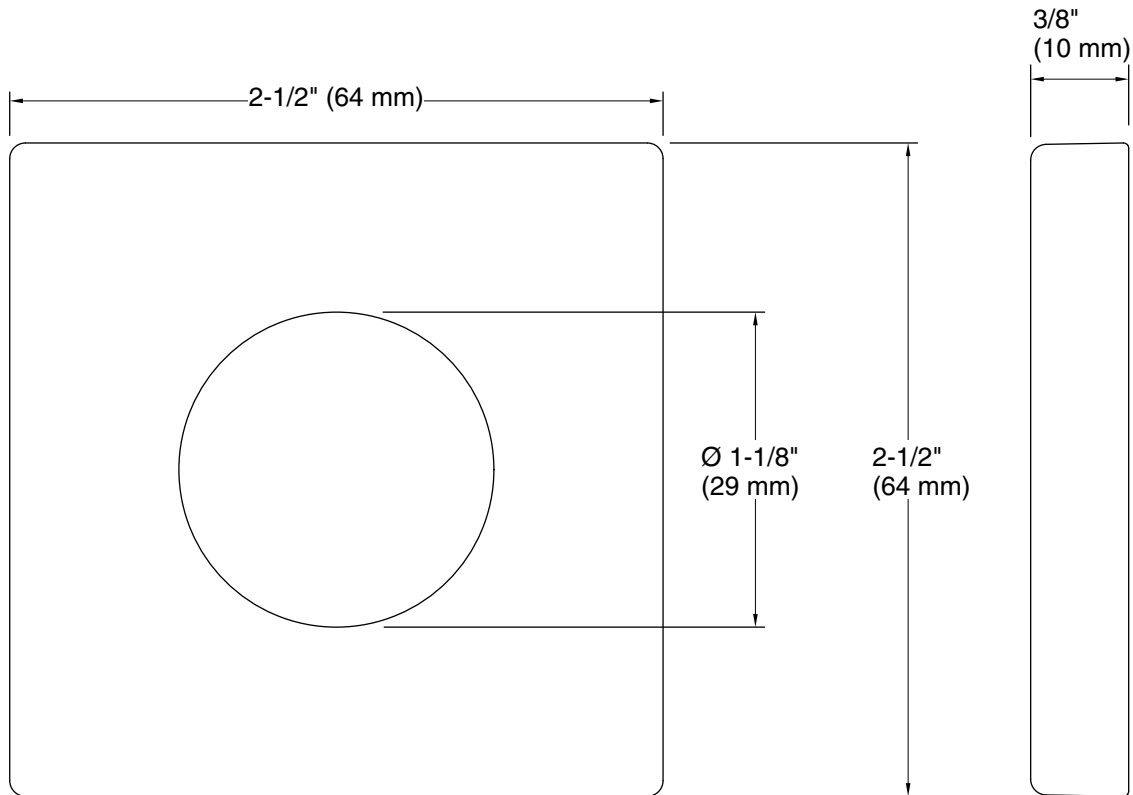

**Technical Information**

All product dimensions are nominal.

**Handshower:**

Rated maximum flow: 0 gal/min (0 l/min)

**Notes**

Install this product according to the installation guide.