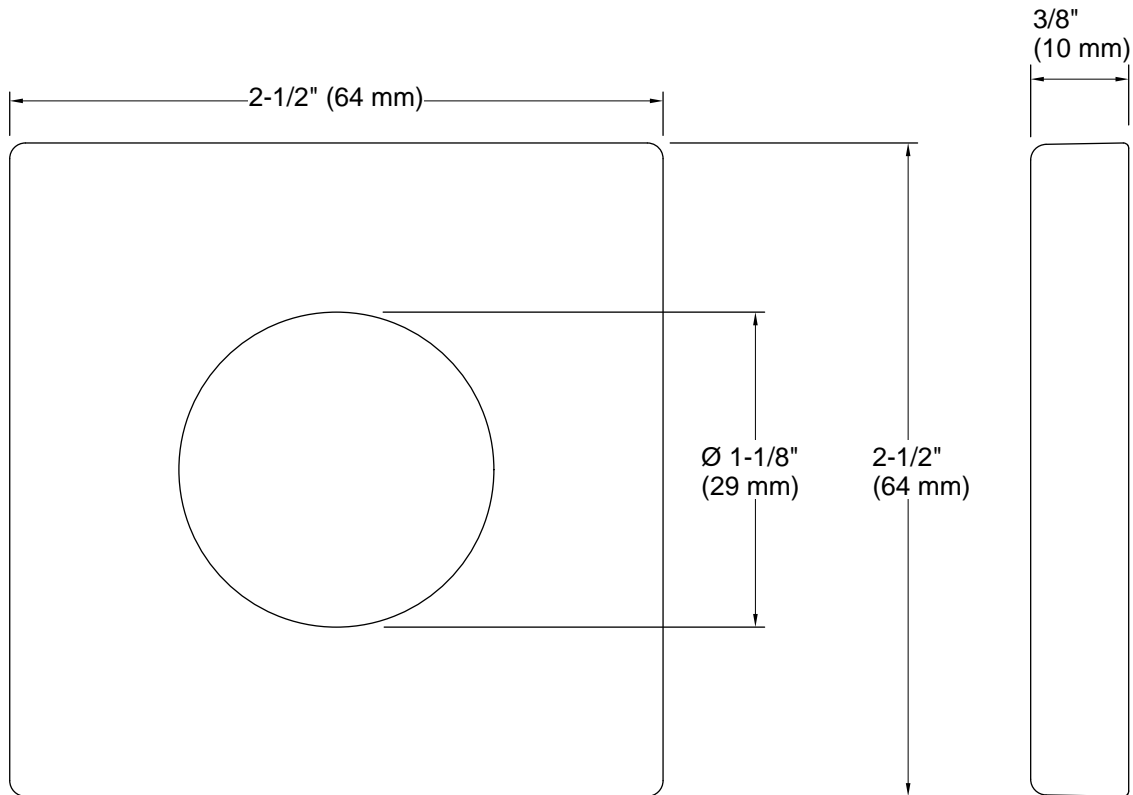

Technical Information

All product dimensions are nominal.

Spout:

Handshower:

Rated maximum flow: 0 gal/min (0 l/min)

Notes

Install this product according to the installation guide.