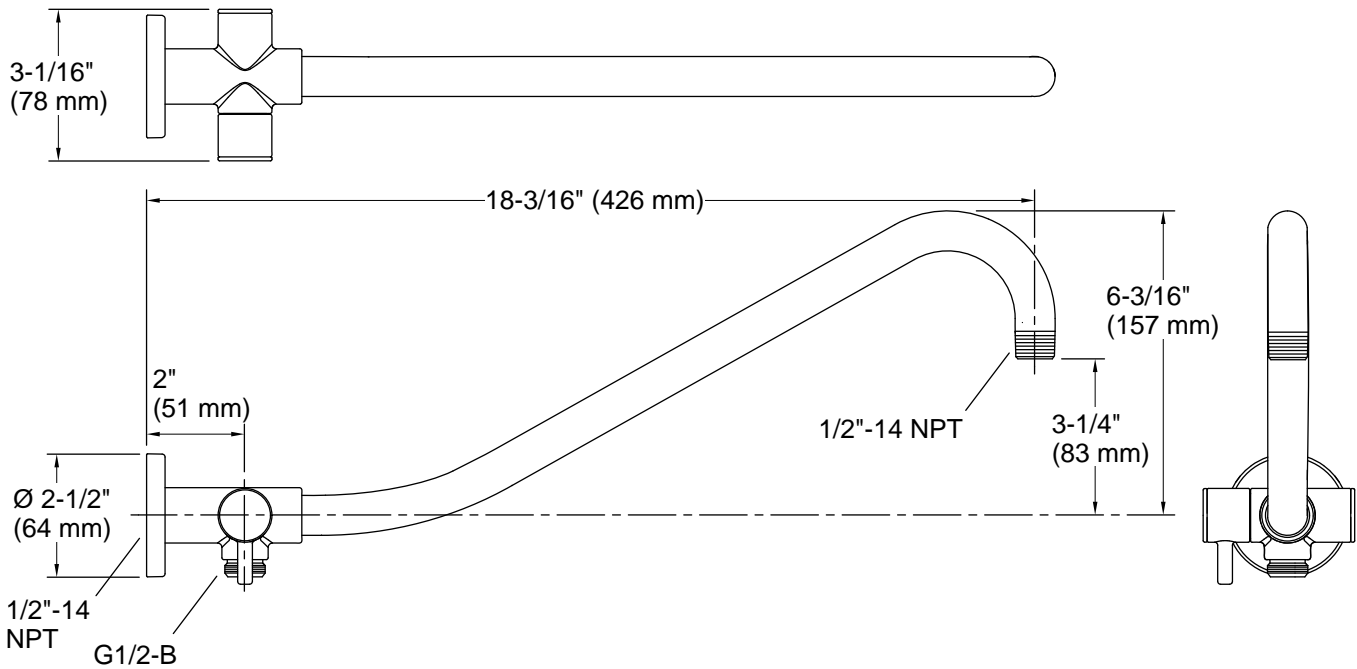

Technical Information

All product dimensions are nominal.

Drain included: No

Spout:

Handshower:

Rated maximum flow: 0 gal/min (0 l/min)

Notes

Install this product according to the installation guide.