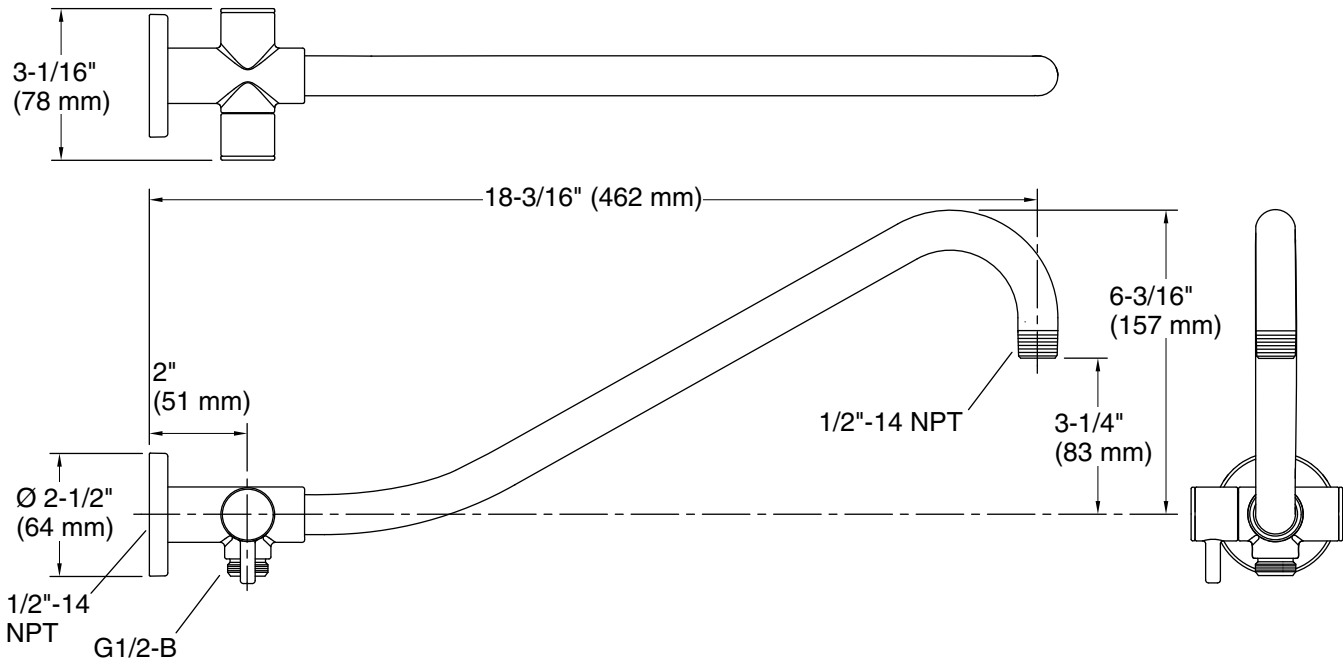

Features

- Diverter switches water between rainhead and handshower
- For use with KOHLER showerheads and handshowers (sold separately)
- Includes flange
- 1/2" NPT connection

Material

- Premium metal construction for durability and reliability
- KOHLER® finishes resist corrosion and tarnishing

Technical Information

All product dimensions are nominal.

Drain included: No

Notes

Install this product according to the installation guide.