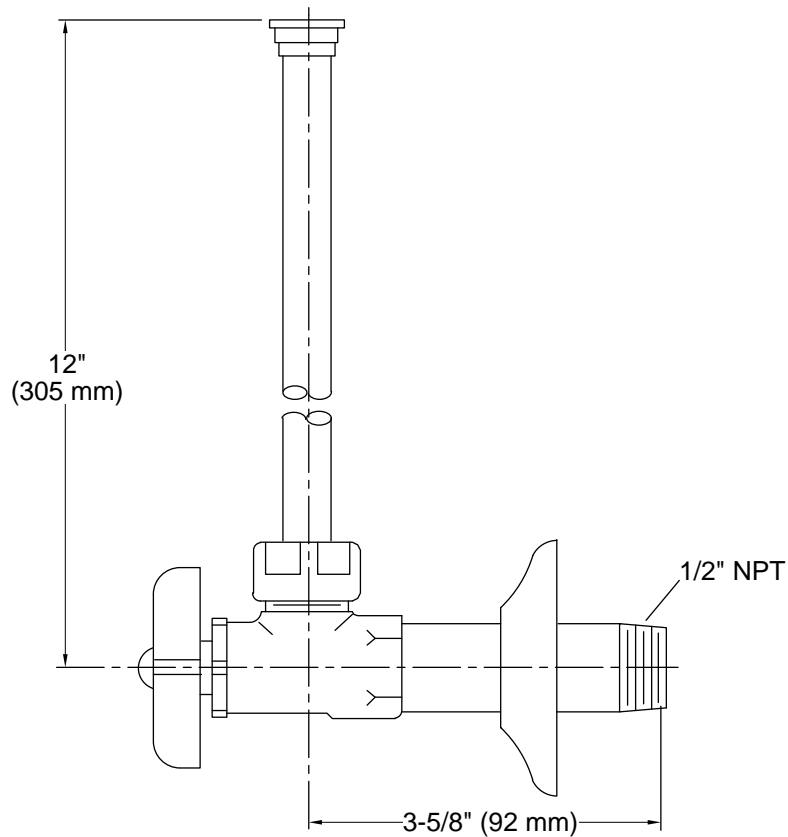

## Features

- Compression valve
- Annealed vertical tube with supply flange
- 1/2" NPT connection with flange
- Four-arm handle stop

### Technical Information

All product dimensions are nominal.