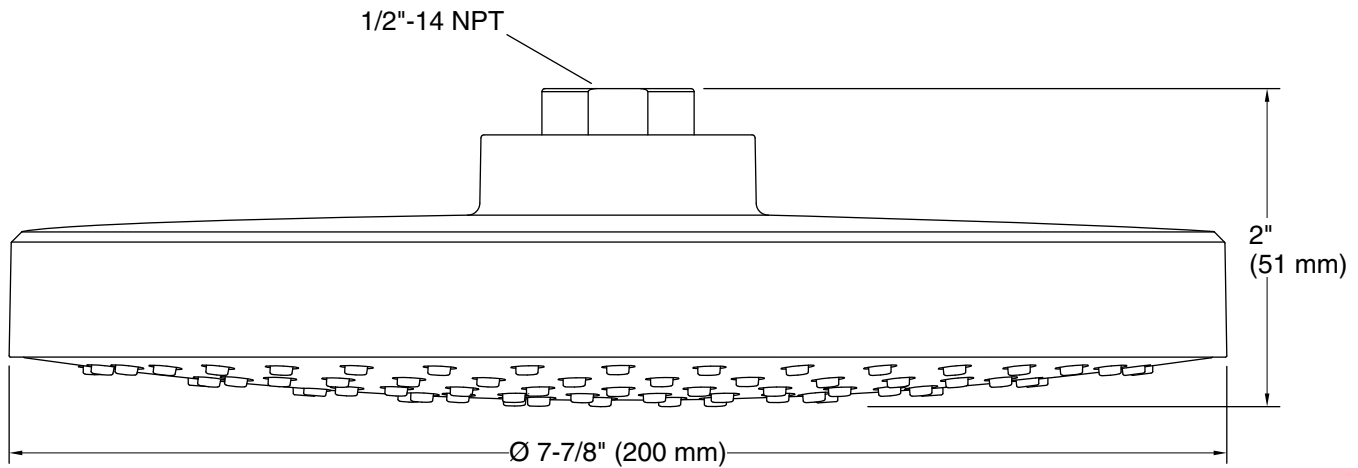

Technical Information

All product dimensions are nominal.

Showerhead/Body Spray:

Rated maximum flow: 1.75 gal/min (6.6 l/min)

Notes

Install this product according to the installation instructions.