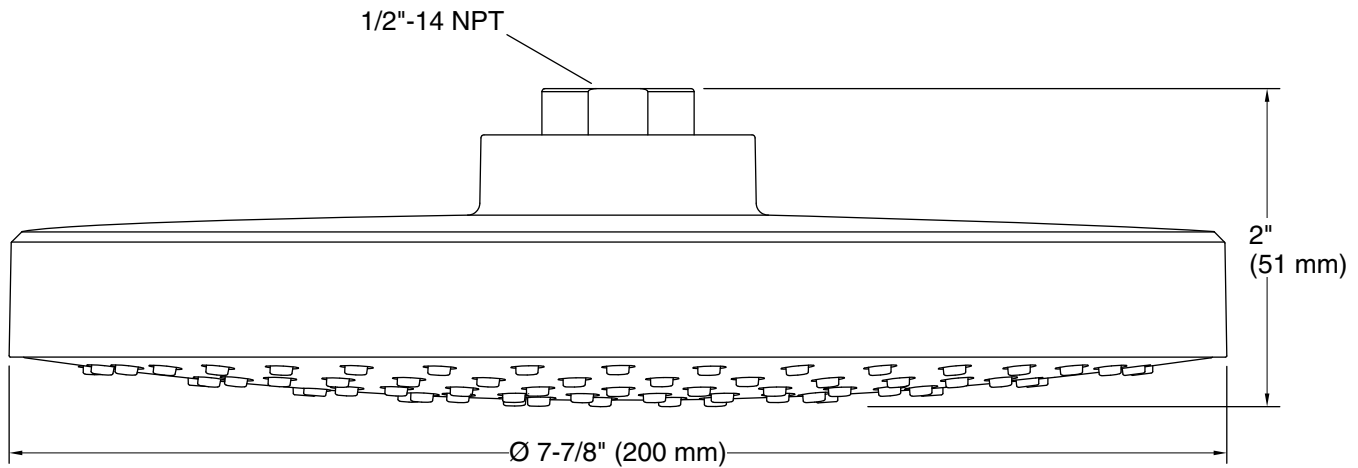

Technical Information

All product dimensions are nominal.

Handshower:

Rated maximum flow: 0 gal/min (0 l/min)

Showerhead/Body Spray:

Rated maximum flow: 1.75 gal/min (6.6 l/min)

Notes

Install this product according to the installation instructions.