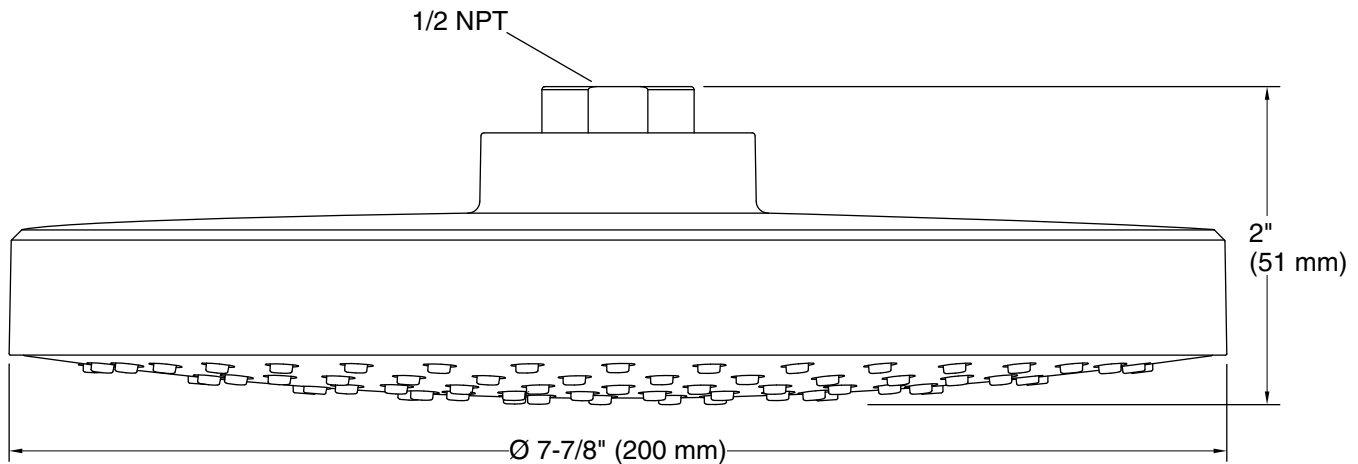

Technical Information

All product dimensions are nominal.

Handshower:

Rated maximum flow: 0 gal/min (0 l/min)

Showerhead/Body Spray:

Rated maximum flow: 2.5 gal/min (9.5 l/min)

Notes

Install this product according to the installation instructions.