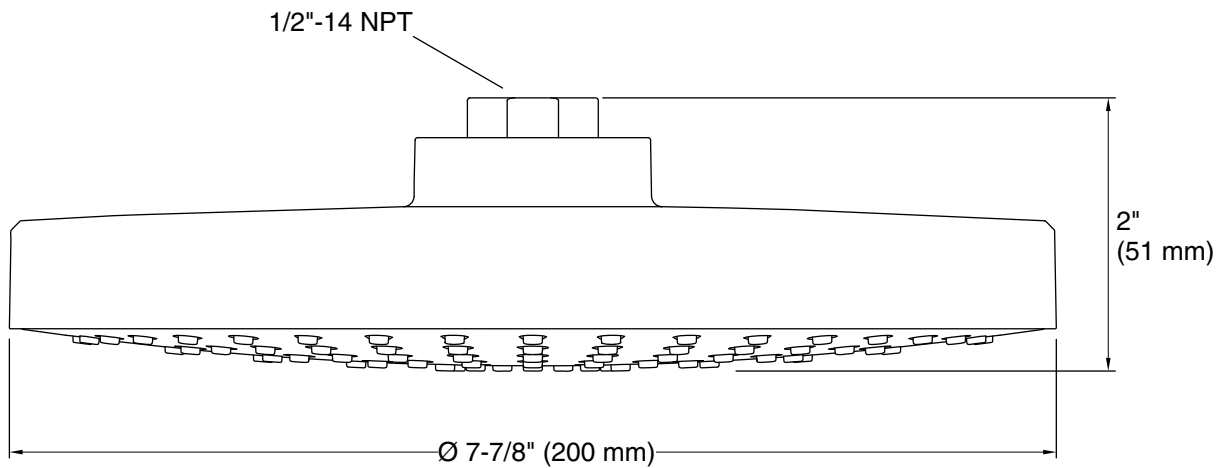

Technical Information

All product dimensions are nominal.

Showerhead/Body Spray:

Rated maximum flow: 2 gal/min (7.6 l/min)

Notes

Install this product according to the installation instructions.