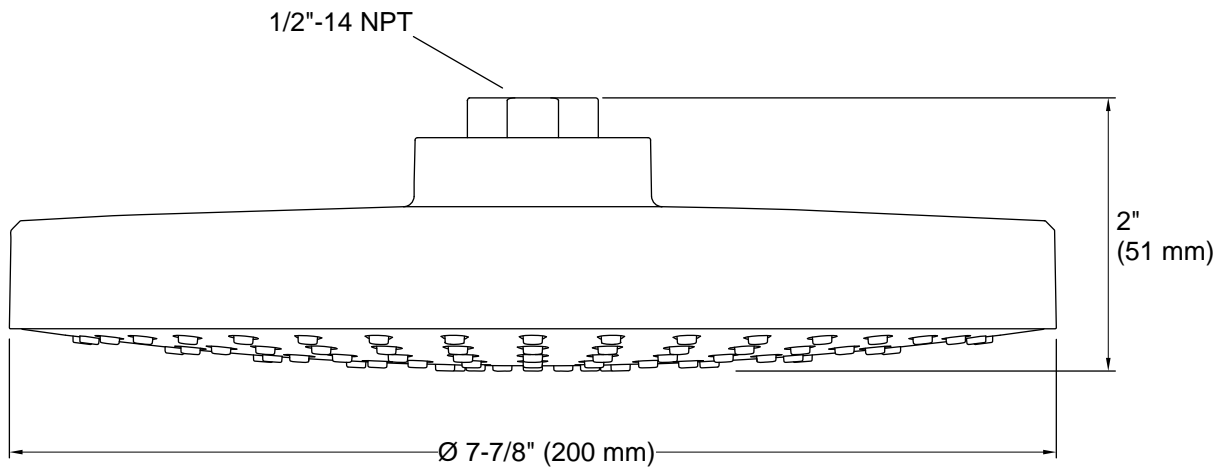

Material

- KOHLER finishes resist corrosion and tarnishing

Installation

- Installs as a ceiling or wall mount application
- Shower arm and flange sold separately

Recommended Replacements

- This product is replaced by K-76464-Y 8" single-function rainhead, 2.5 gpm.

Technical Information

All product dimensions are nominal.

Showerhead/Body Spray:

Rated maximum flow: 2 gal/min (7.6 l/min)

Notes

Install this product according to the installation instructions.