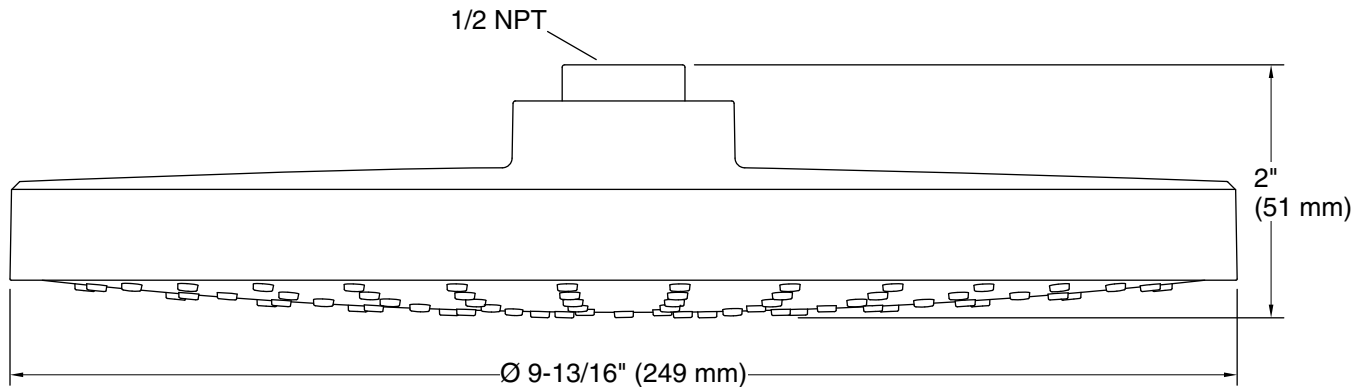

Technical Information

All product dimensions are nominal.

Handshower:

Rated maximum flow: 0 gal/min (0 l/min)

Showerhead/Body Spray:

Rated maximum flow: 2.5 gal/min (9.5 l/min)

Notes

Install this product according to the installation instructions.