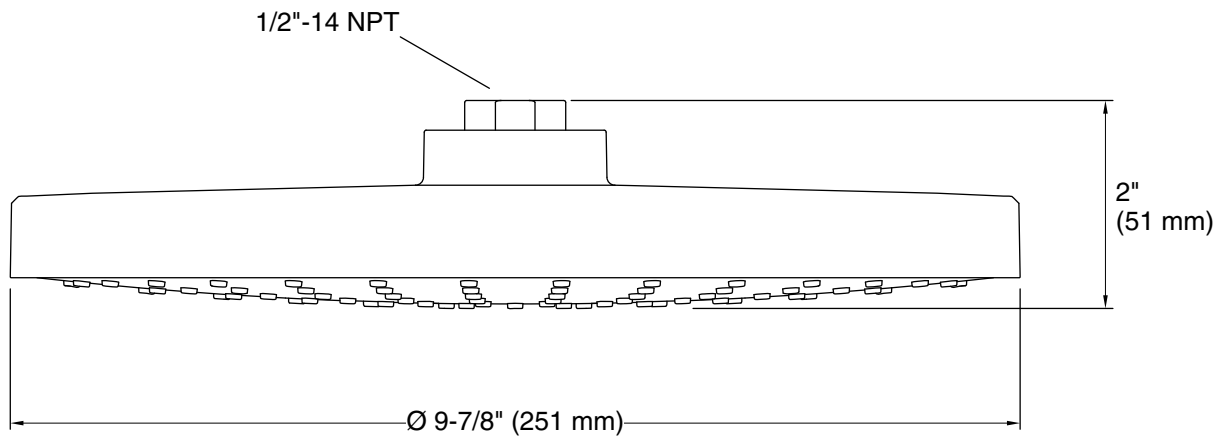

Technical Information

All product dimensions are nominal.

Shower/Rainhead rated max flow: 2 gal/min (7.6 l/min)

Notes

Install this product according to the installation instructions.