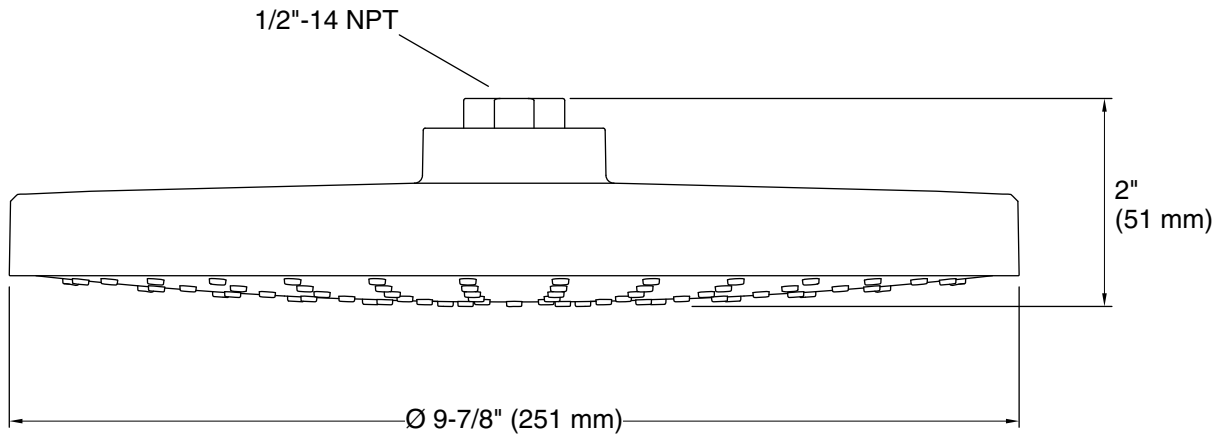

Technical Information

All product dimensions are nominal.

Showerhead/Body Spray:

Rated maximum flow: 2 gal/min (7.6 l/min)

Notes

Install this product according to the installation instructions.