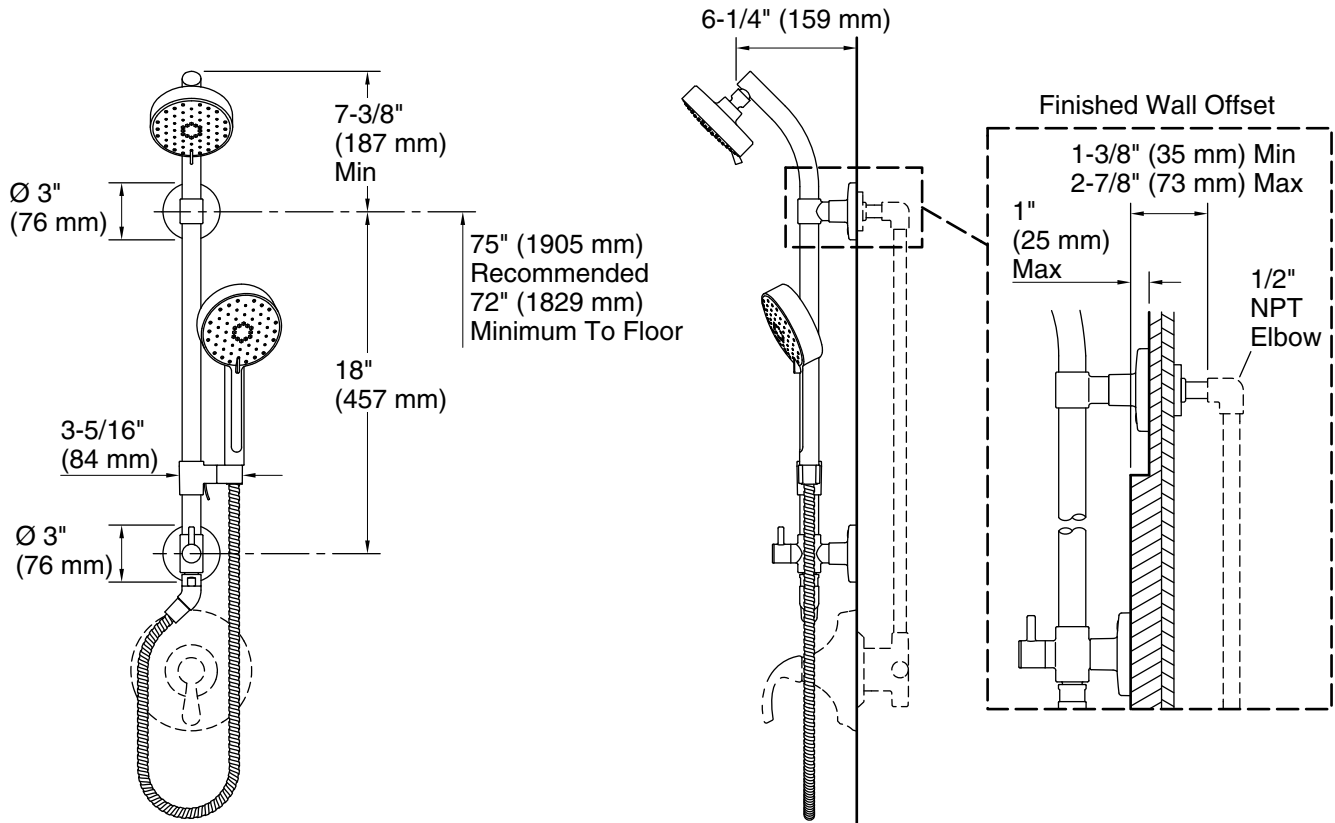

Technical Information

All product dimensions are nominal.

Drain included: No

Handshower:

Rated maximum flow: 1.75 gal/min (6.6 l/min)

Showerhead/Body Spray:

Rated maximum flow: 1.75 gal/min (6.6 l/min)

Notes

Install this product according to the installation instructions.

IMPORTANT! The sidebar must be mounted to stud framing at both the top and bottom mounting locations. Do not use or depend on plastic wall anchors to attach the sidebar.

Plumbing codes may require that an atmospheric vacuum breaker be installed in-line to handshowers. Consult with local codes.

ADA compliant when installed to the specific requirements of these regulations.