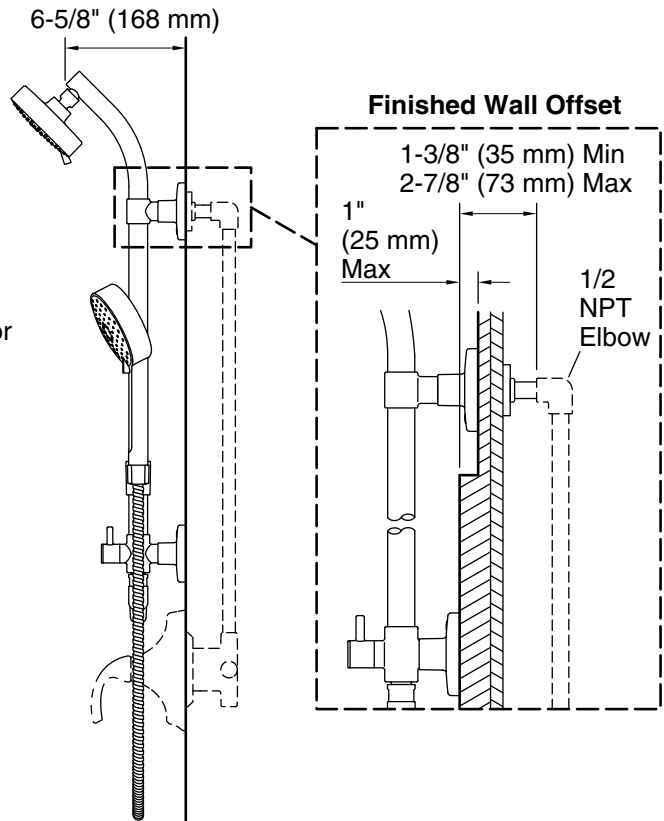

Material

- Durable material construction
- KOHLER® finishes resist corrosion and tarnishing

Installation

- Shower-only wall-mount installation
- Installs in less than 60 minutes without changes to in-wall plumbing (subject to condition of existing installation)
- May require additional service parts based on installation type (see installation guide for details)
- Includes an adapter that will fit with most installations but may require K-1194630, K-1187917 or K-1194302

Recommended Products/Accessories

K-23723 Faucet cleaner

Included Components

K-45906 Shower column
K-45982 60" ribbon hose
K-72415 Multifunction handshower, 2.0 gpm

ADA

Codes/Standards

ASME A112.18.1/CSA B125.1
DOE - Energy Policy Act 1992
ADA
ICC/ANSI A117.1
IAPMO Certification

Technical Information

All product dimensions are nominal.

Handshower:

Rated maximum flow: 2.5 gal/min (9.5 l/min)

Showerhead/Body Spray:

Rated maximum flow: 2.5 gal/min (9.5 l/min)

Notes

Install this product in accordance with the installation instructions.