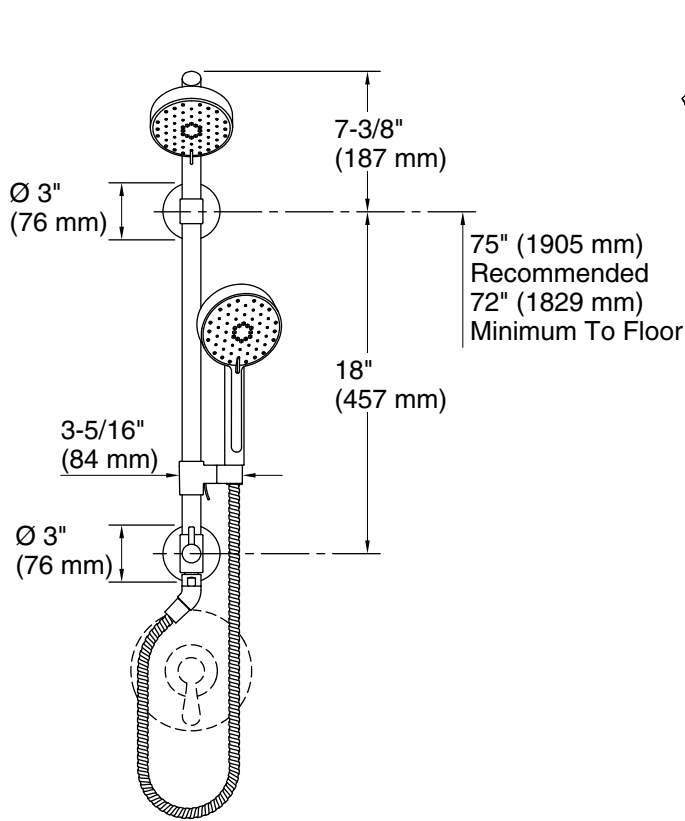

Features

- Advanced spray engine provides three alternate experiences: wide coverage, intense drenching, and targeted spray
- Wide coverage spray produces an encompassing spray for everyday use
- Intense drenching spray delivers a forceful spray ideal for rinsing shampoo from hair
- Targeted spray is a focused stream for targeting sore muscles or use as a utility spray
- Pause feature temporarily pauses water flow to conserve water while you lather, shave, or shampoo
- Thumb tab allows for a smooth transition between sprays
- MasterClean™ sprayface features an easy-to-clean surface that withstands mineral buildup and maximizes spray performance
- 2.5 gpm (9.5 lpm) maximum flow rate at 45 psi (3.1 bar)
- Slidebar bracket allows you to adjust height and angle of handshower
- Diverter at base of column makes for easy toggling between handshower and showerhead

Material

- Durable material construction
- KOHLER® finishes resist corrosion and tarnishing

Installation

- Shower-only wall-mount installation
- Installs in less than 60 minutes without changes to in-wall plumbing (subject to condition of existing installation)
- May require additional service parts based on installation type (see installation guide for details)
- Includes an adapter that will fit with most installations but may require K-1194630, K-1187917 or K-1194302

Recommended Products/Accessories

K-23723 Faucet cleaner

Included Components

K-45906 Shower column
K-45982 60" ribbon hose
K-72415 Multifunction handshower, 2.0 gpm

ADA

Codes/Standards

ASME A112.18.1/CSA B125.1
DOE - Energy Policy Act 1992
ADA
ICC/ANSI A117.1
IAPMO Certification

Technical Information

All product dimensions are nominal.

Handshower:

Rated maximum flow: 2.5 gal/min (9.5 l/min)

Showerhead/Body Spray:

Rated maximum flow: 2.5 gal/min (9.5 l/min)

Notes

Install this product in accordance with the installation instructions.