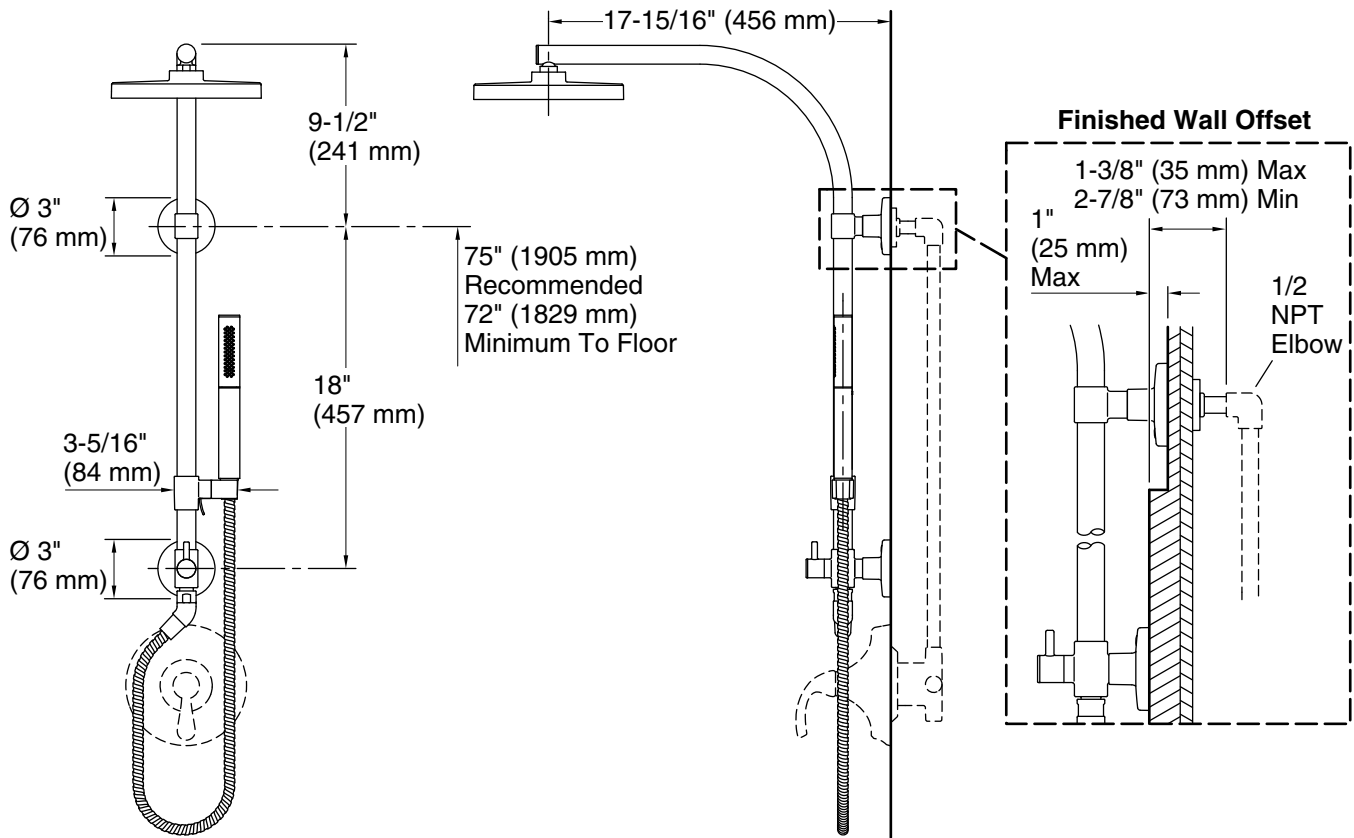

Technical Information

All product dimensions are nominal.

Drain included: No

Handshower:

Rated maximum flow: 2.5 gal/min (9.5 l/min)

Showerhead/Body Spray:

Rated maximum flow: 2.5 gal/min (9.5 l/min)

Notes

Install this product according to the installation instructions.