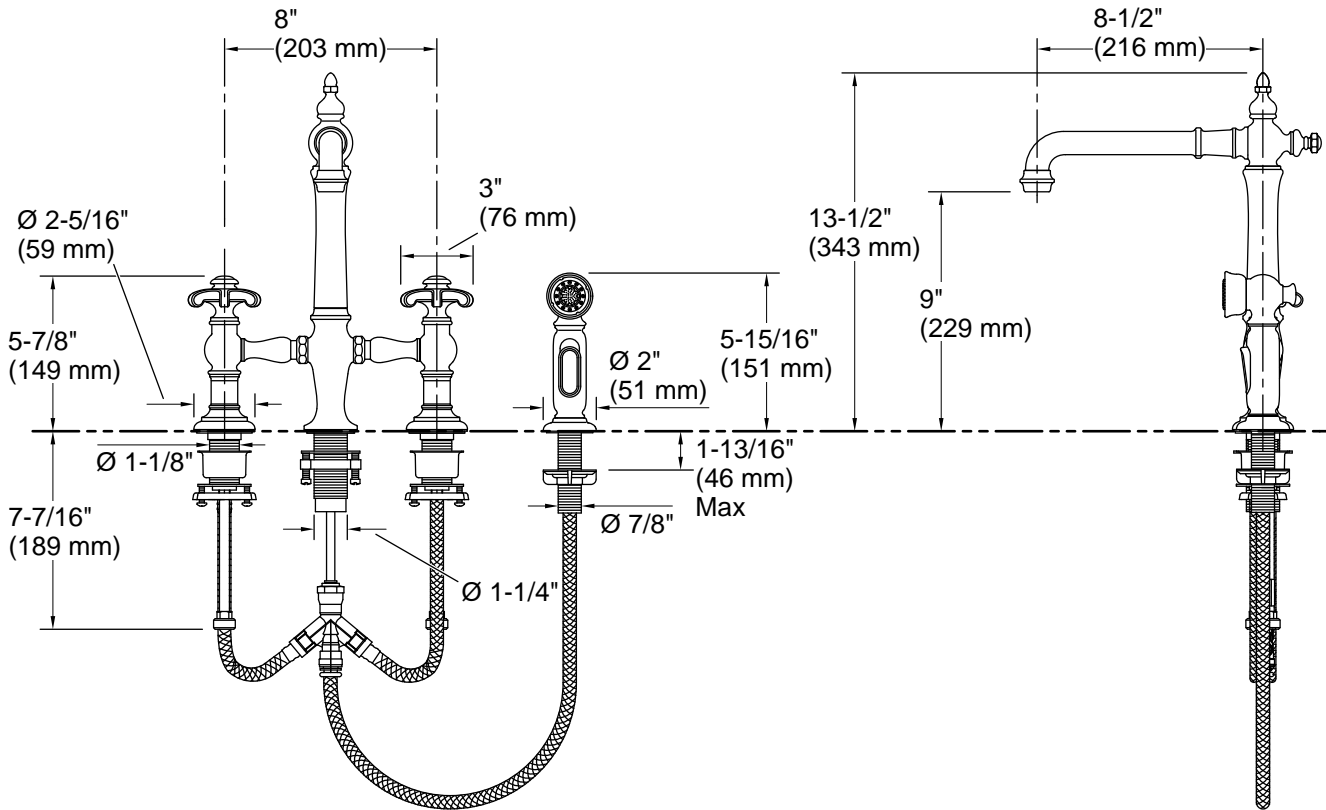

KOHLER® Faucets

Two-hole bridge kitchen sink faucet with side sprayer
K-76519-3M

Artifacts®

Features

- Matching two-function side sprayer featuring Sweep® Spray and BerrySoft® provides convenience for cleaning and food prep
- Sweep® spray creates a wide, forceful blade of water for superior cleaning
- BerrySoft® is a light spray ideal for washing hands, rinsing delicate dishware, and prepping fruits and vegetables
- KOHLER® ceramic disc valves exceed industry longevity standards for a lifetime of durable performance
- ProMotion® technology's light, quiet braided hose and swiveling ball joint make the side sprayer easier and more comfortable to use
- MasterClean™ sprayface features an easy-to-clean surface that withstands mineral buildup and maximizes spray performance
- Tall swing spout with 360° spout rotation offers superior clearance for filling pots and cleaning
- Two prong handles offer separate control of hot and cold water
- 1.5 gpm (5.7 lpm) maximum flow rate at 60 psi (4.14 bar)

For the most current Specification Sheet, go to www.kohler.com USA or www.kohler.ca Canada

12-17-2024 02:47 - US/CA

THE BOLD LOOK
OF **KOHLER®**

Technical Information

All product dimensions are nominal.

Faucet:

Flow rate: 1.5 gal/min (5.7 l/min)

Spout:

Spout reach: 8-1/2" (216 mm)

Notes

Install this product according to the installation guide.

ADA compliant for faucet handles only.

ADA compliant for faucet handles only