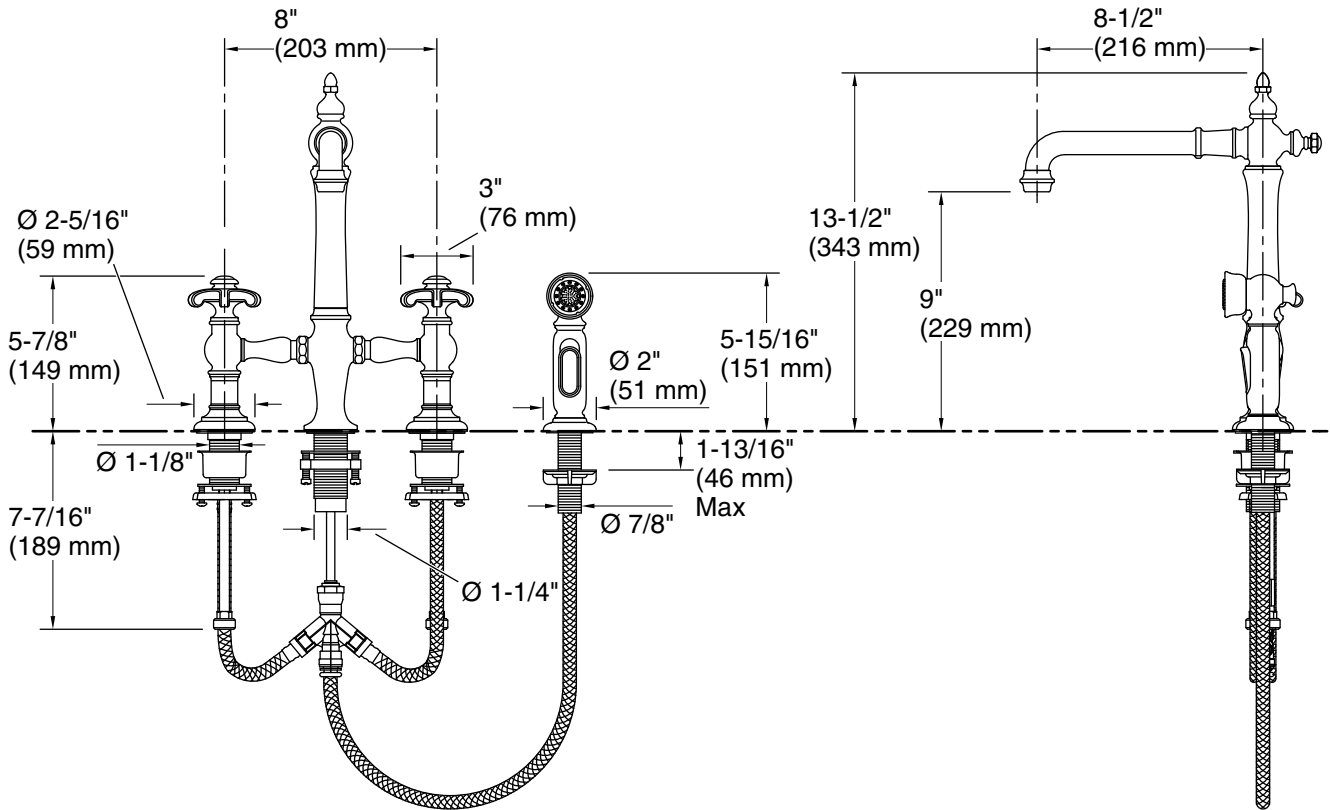

### Technical Information

All product dimensions are nominal.

#### Spout:

Spout reach: 8-1/2" (216 mm)