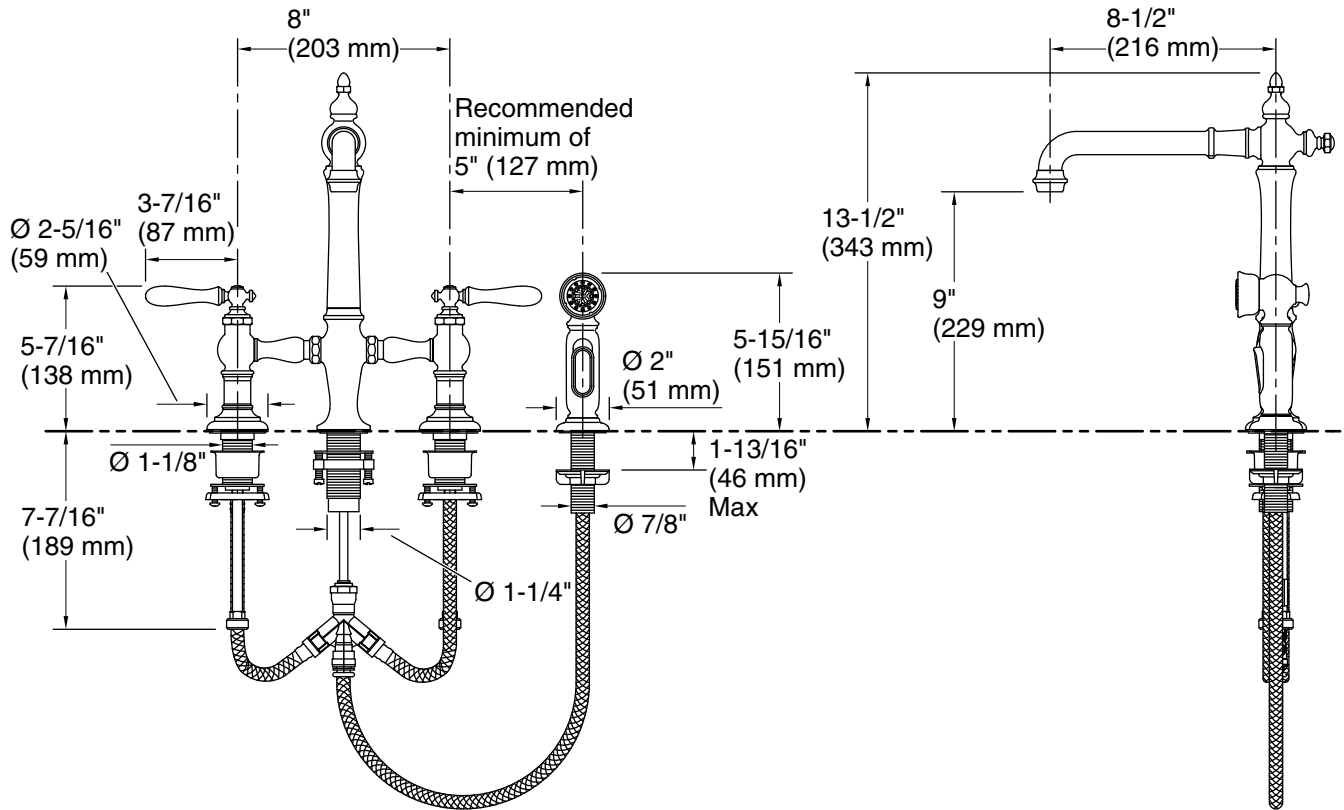

10-21-2024 23:03 - US/CA

THE BOLD LOOK
 OF **KOHLER®**

Technical Information

All product dimensions are nominal.

Faucet:

Flow rate: 1.5 gal/min (5.7 l/min)

Drain included: No

Spout:

Spout reach: 8-1/2" (216 mm)

Handshower:

Rated maximum flow: 0 gal/min (0 l/min)

Notes

Install this product according to the installation guide.

Drill the hole for the sidespray a minimum of 5" (127 mm) from the center of the lever handle.