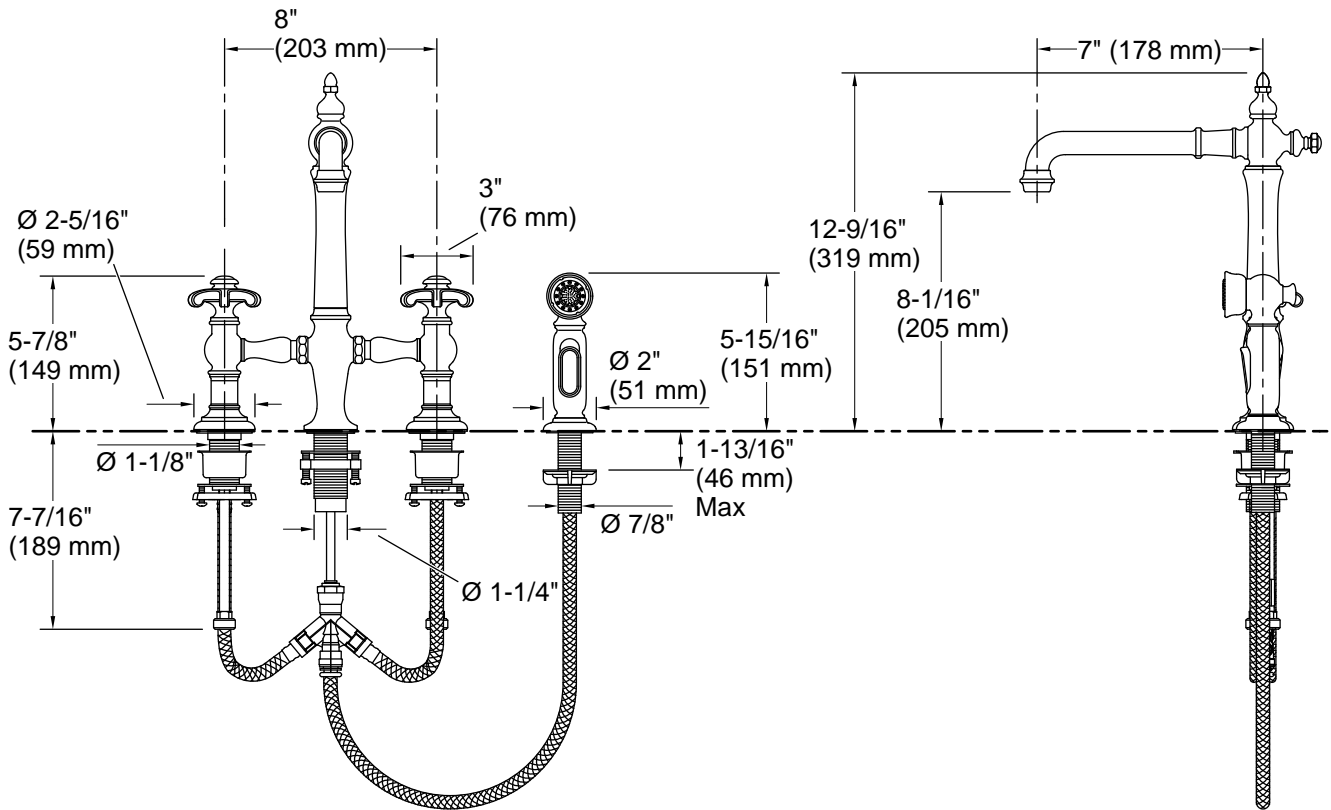

Features

- Matching two-function side sprayer featuring Sweep® Spray and BerrySoft® provides convenience for cleaning and food prep
- Sweep® spray creates a wide, forceful blade of water for superior cleaning
- BerrySoft® is a light spray ideal for washing hands, rinsing delicate dishware, and prepping fruits and vegetables
- KOHLER® ceramic disc valves exceed industry longevity standards for a lifetime of durable performance
- ProMotion® technology's light, quiet braided hose and swiveling ball joint make the sprayhead easier and more comfortable to use
- MasterClean™ sprayface features an easy-to-clean surface that withstands mineral buildup and maximizes spray performance
- Two prong handles offer separate control of hot and cold water
- 1.5 gpm (5.7 lpm) maximum flow rate at 60 psi (4.14 bar)

Material

- Premium metal construction for durability and reliability
- KOHLER finishes resist corrosion and tarnishing

Installation

- Three-hole or four-hole installation

Recommended Products/Accessories

- K-77685 Single-cartridge water filtration system
- K-77686 Double-cartridge water filtration system
- K-77687 single replacement filter cartridge
- K-77688 Replacement Filter Cartridges, Two-Pack
- K-23723 Faucet cleaner

KOHLER® Faucet Lifetime Limited Warranty

See website for detailed warranty information.

Technical Information

All product dimensions are nominal.

Faucet:

Flow rate: 1.5 gal/min (5.7 l/min)

Spout:

Spout reach: 7" (178 mm)