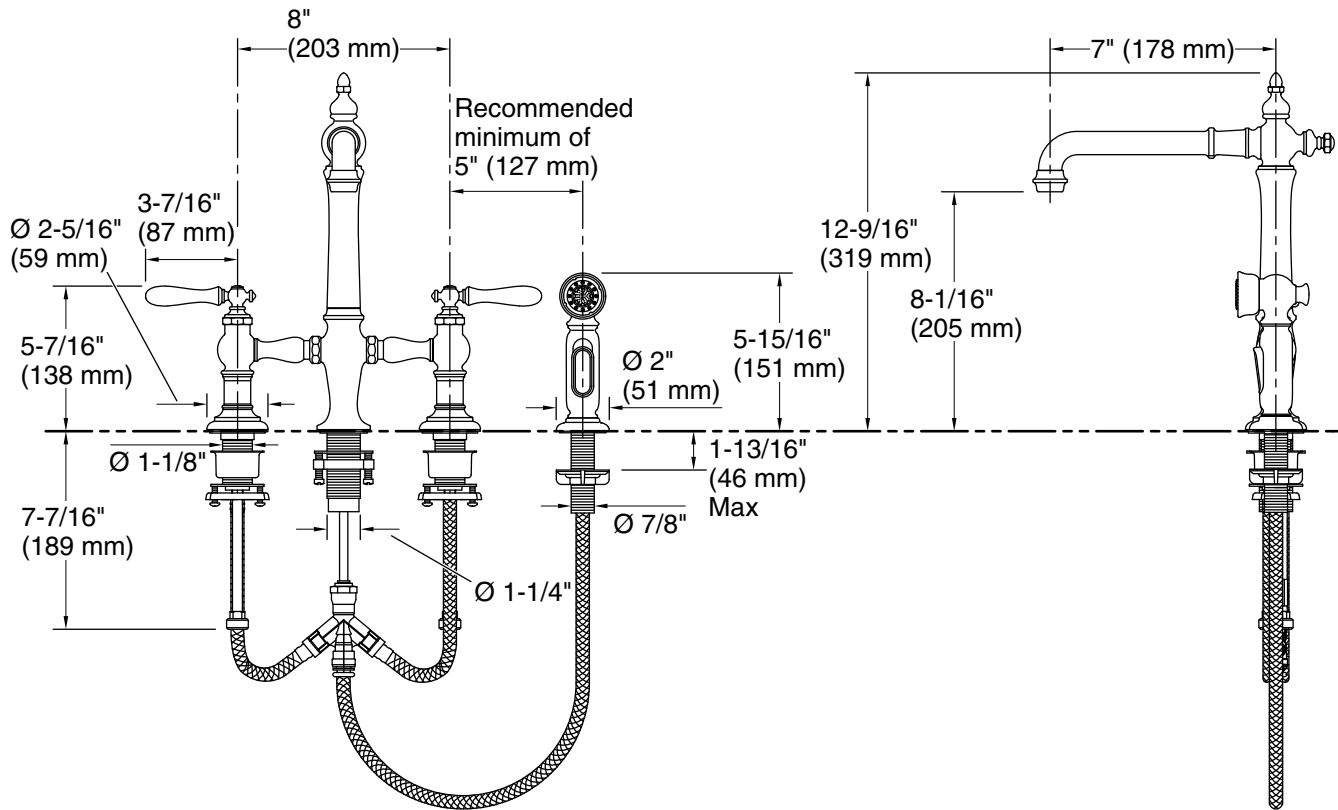

Technical Information

All product dimensions are nominal.

Faucet:

Flow rate: 1.5 gal/min (5.7 l/min)

Drain included: No

Spout:

Spout reach: 7" (178 mm)

Handshower:

Rated maximum flow: 0 gal/min (0 l/min)

Notes

Install this product according to the installation guide.

Drill the hole for the sidespray a minimum of 5" (127 mm) from the center of the lever handle.

ADA compliant for faucet handles only.