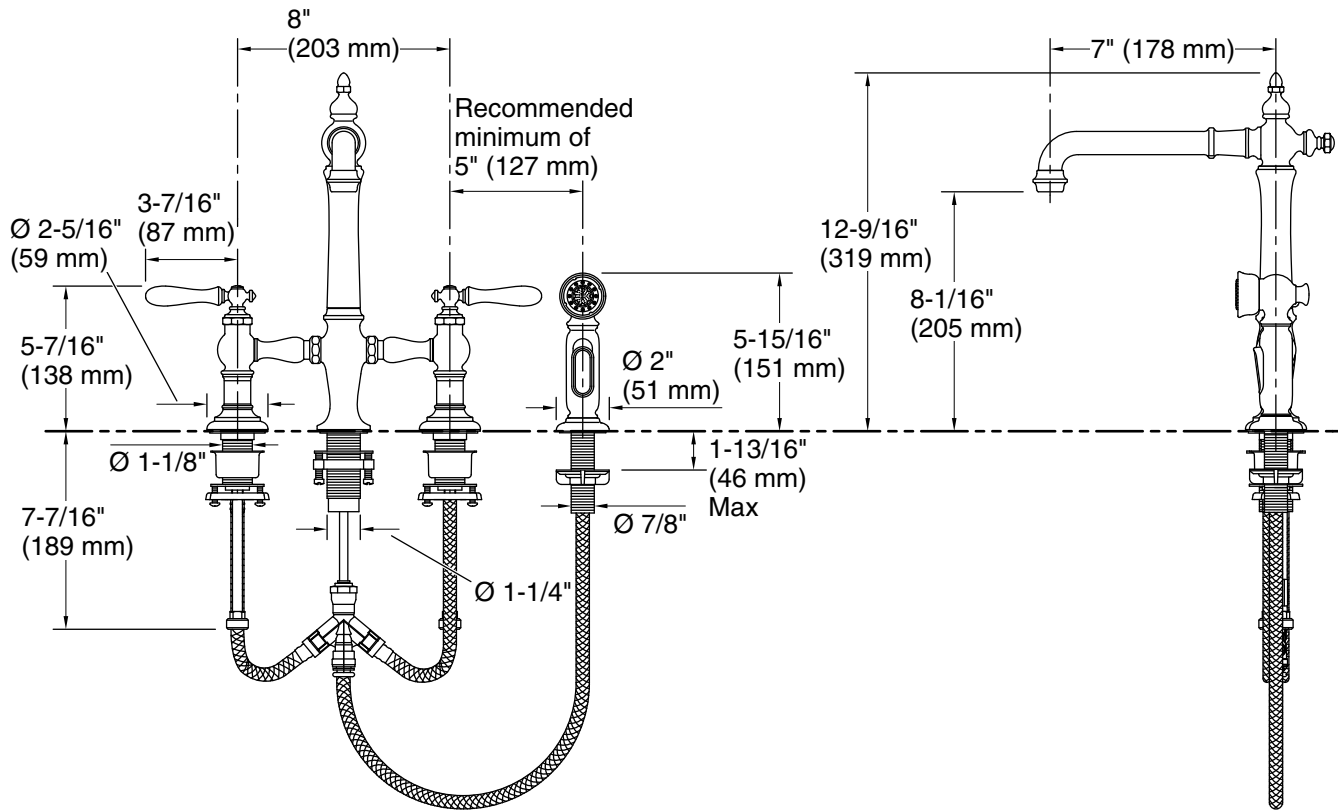

### Technical Information

All product dimensions are nominal.

#### Spout:

Spout reach: 7" (178 mm)

### Notes

Install this product according to the installation guide.

Drill the hole for the sidesprayer a minimum of 5" (127 mm) from the center of the lever handle.

ADA compliant for faucet handles only.