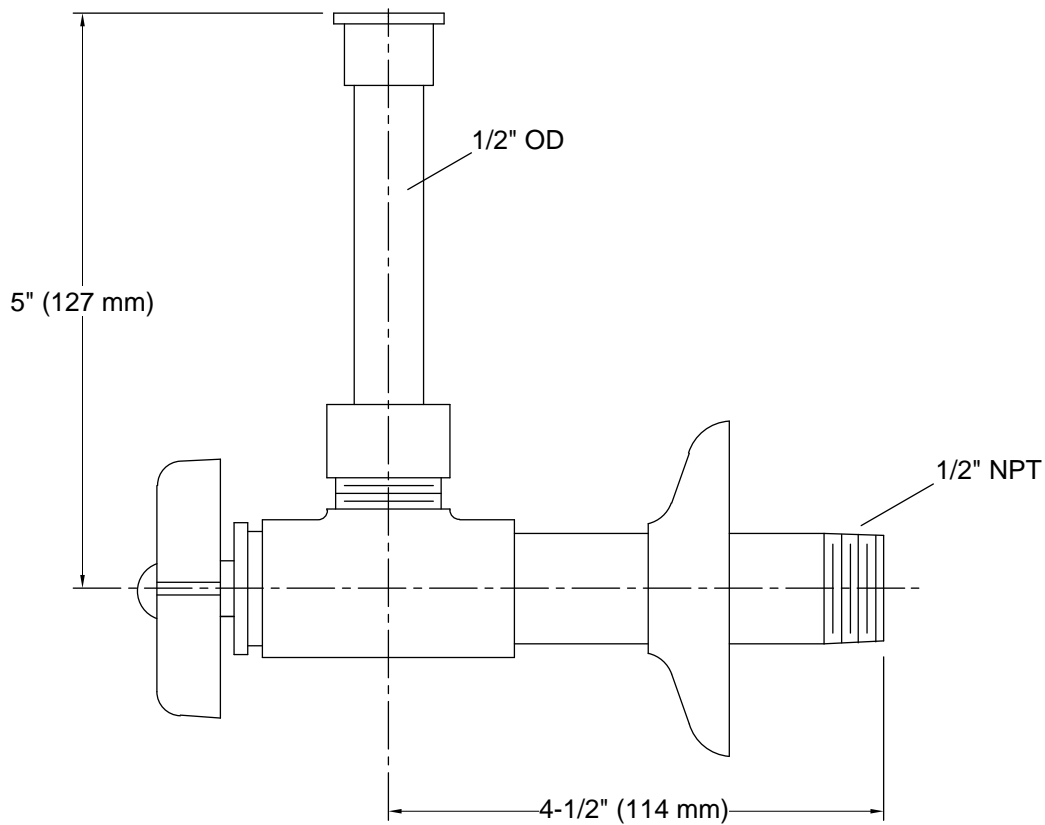

## Features

- 1/2" (12.7 mm) angle supply with stop
- Four-arm handle

### Technical Information

All product dimensions are nominal.