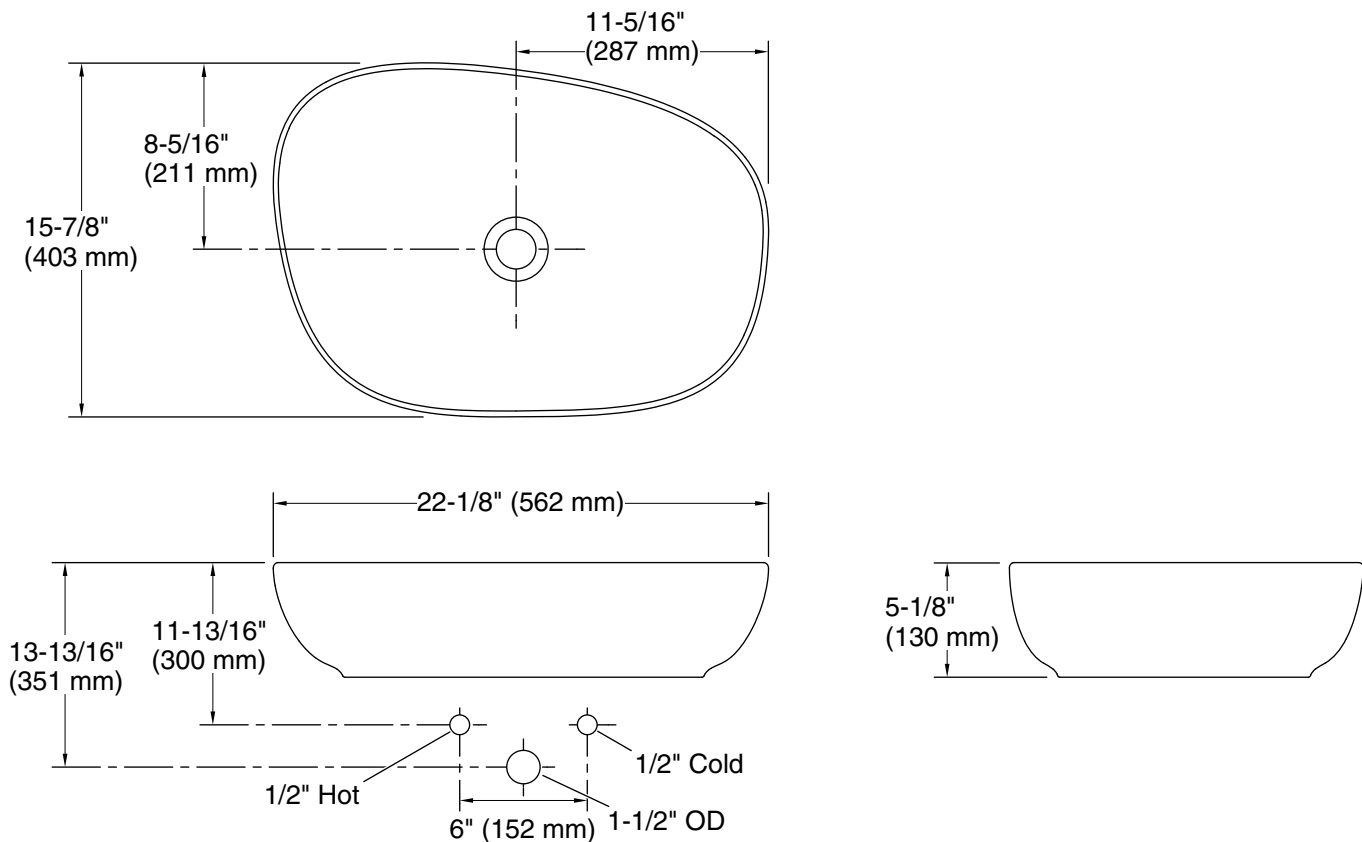

Features

- Asymmetrical rectangular bathroom sink with rounded edges
- Unique shape inspired by natural stones and pebbles
- Deep basin minimizes splash
- Glazed finish is easy to clean
- Center drain, no overflow
- No faucet holes; requires wall- or counter-mount faucet

Available Colors/Finishes

Color tiles intended for reference only.

Color	Code	Description
-------	------	-------------

■	7	Black Black™
		DGS

Technical Information

All product dimensions are nominal.

Min. base cabinet width: 16-3/16" (411 mm)

Drain hole: 1-3/4" (44 mm)

Notes

Install this product according to the installation instructions.

NOTICE: Countertop manufacturer or cutter must use the cut-out template provided with the product, or a current one provided by Kohler Co. (call 1-800-4KOHLER). Kohler Co. is not responsible for cutout errors when the incorrect cut-out template is used.