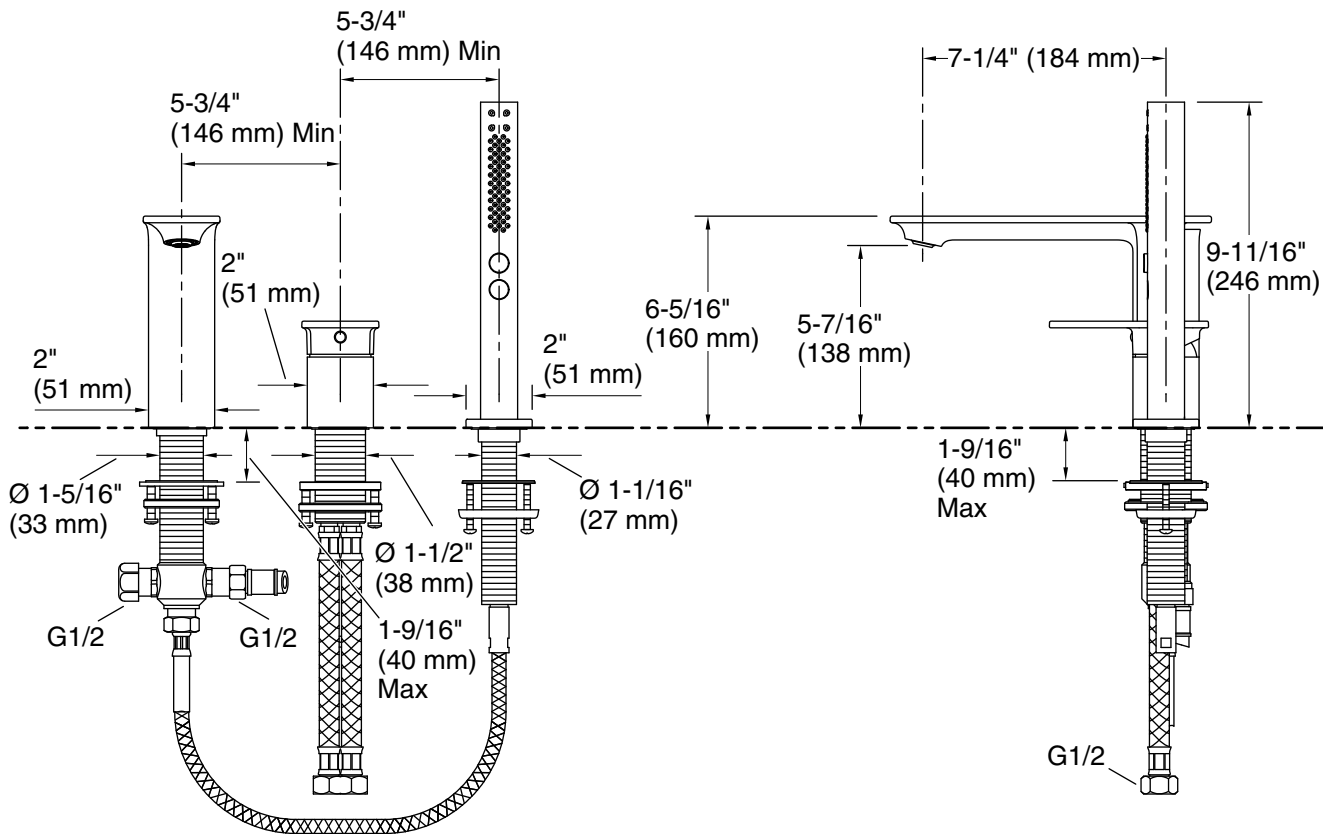

Features

- Diverter spout
- Spout reach is 7-1/4" (184 mm)
- Single lever handle allows for both temperature and volume control
- 13.4 gpm (50.7 lpm) maximum bath faucet flow rate at 45 psi (3.1 bar)
- Shift™+ handshower includes a push-button transition between full-coverage and targeted massage sprays, each enhanced with Katalyst™ air-induction technology for an indulgent showering experience
- Thumb tab allows for a smooth transition between sprays
- MasterClean™ sprayface features an easy-to-clean surface that withstands mineral buildup and maximizes spray performance
- 2.5 gpm (9.5 lpm) handshower maximum flow rate at 80 psi (5.5 bar)
- KOHLER® ceramic disc valves exceed industry longevity standards for a lifetime of durable performance
- Coordinates with Stance faucets, accessories, and showering components to complete your bathroom

Material

- Premium metal construction for durability and reliability
- KOHLER® finishes resist corrosion and tarnishing

Installation

- Deck-mount
- Three-hole installation
- G 1/2 inlet connection

Recommended Products/Accessories

K-23723 Faucet cleaner

Codes/Standards

Plumbing Standards
GB 18145

See website for detailed warranty information.

Technical Information

All product dimensions are nominal.

Drain included: No

Handshower:

Rated maximum flow: 2.5 gal/min (9.5 l/min)

Pressure: 80 psi (5.5 bar)

Notes

Install this product according to the installation instructions.