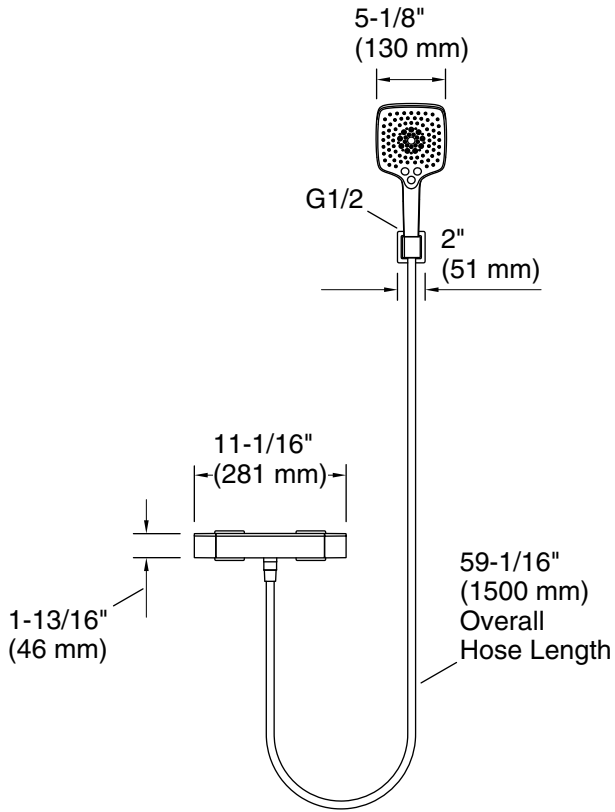

Features

- Modern, simplistic exposed thermostatic valve serves as a hub for shower controls
- Thermostatic valve allows user to set and maintain precise temperature
- Antiscald protection
- Volume control valve provides on/off operation, along with precise control of water volume and intensity
- Rainduet™ handshower provides three spray experiences: full coverage with Katalyst™ air-induction technology, Champagne, and massage
- MasterClean™ sprayface features an easy-to-clean surface that withstands mineral buildup and maximizes spray performance
- Thumb tab allows for a smooth transition between sprays
- Includes 59" (1500 mm) shower hose and holder
- 2.64 gpm (12.0 lpm) maximum flow rate at 80 psi (5.5 bar)

Installation

- Wall-mount
- G 1/2 inlet connection

Required Products/Accessories

K-8593 72" Shower Hose

or

K-9514 60" Shower Hose

or

K-45981 72" ribbon hose

or

K-45982 60" ribbon hose

Recommended Products/Accessories

K-23723 Faucet cleaner

Codes/Standards

QB/T 2806

KOHLER® Faucet Lifetime Limited Warranty

See website for detailed warranty information.

Technical Information

All product dimensions are nominal.

Drain included: No

Handshower:

Rated maximum flow: 2.64 gal/min (10 l/min)

Pressure: 80 psi (5.5 bar)

Notes

Install this product according to the installation guide.