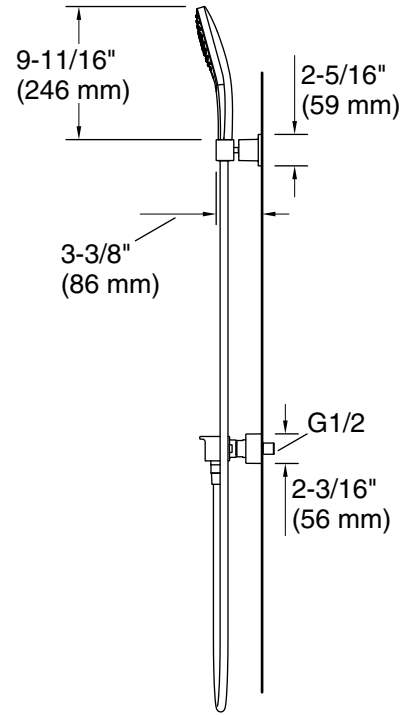

Features

- Modern, simplistic exposed thermostatic valve serves as a hub for shower controls
- Thermostatic valve allows user to set and maintain precise temperature
- Antiscald protection
- Volume control valve provides on/off operation, along with precise control of water volume and intensity
- Rainduet™ handshower provides three spray experiences: full coverage with Katalyst™ air-induction technology, Champagne, and massage
- MasterClean™ sprayface features an easy-to-clean surface that withstands mineral buildup and maximizes spray performance
- Thumb tab allows for a smooth transition between sprays
- Includes 59" (1500 mm) shower hose and holder
- 2.64 gpm (12.0 lpm) maximum flow rate at 80 psi (5.5 bar)

Installation

- Wall-mount
- G 1/2 inlet connection

Required Products/Accessories

K-8593 72" Shower Hose

or

K-9514 60" Shower Hose

or

K-45981 72" ribbon hose

Technical Information

All product dimensions are nominal.

Drain included: No

Handshower:

Rated maximum flow: 2.64 gal/min (10 l/min)

Pressure: 80 psi (5.5 bar)

Notes

Install this product according to the installation guide.