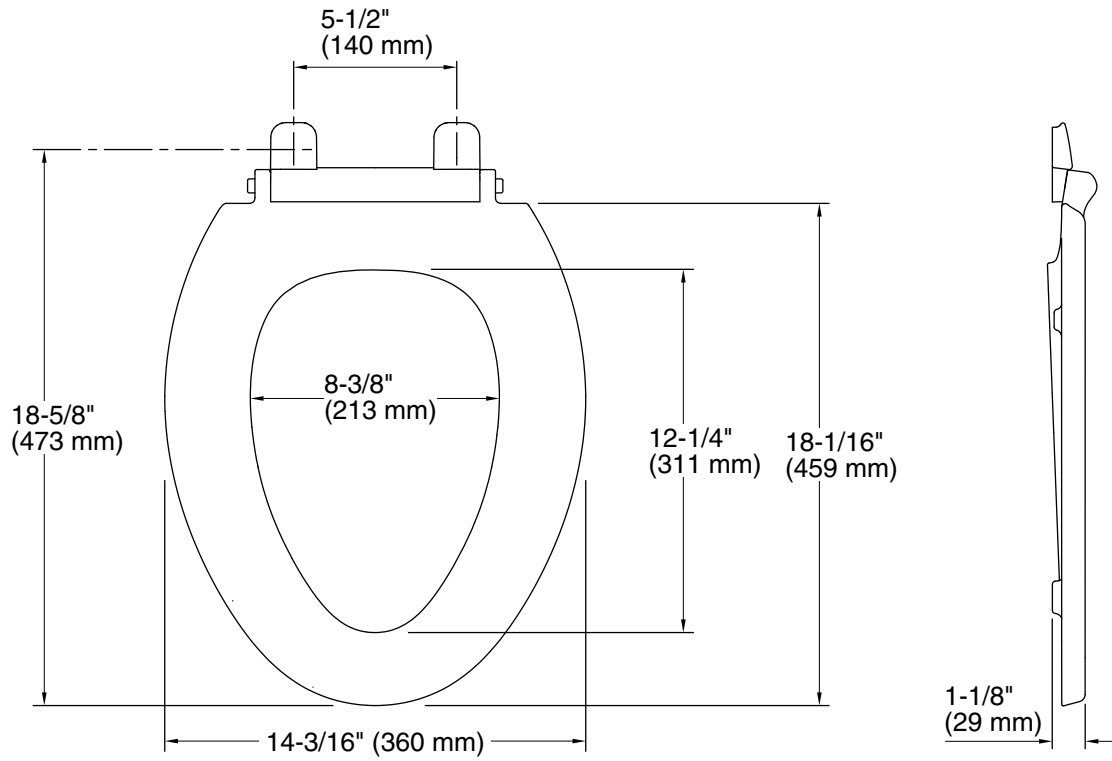

Features

- Quiet-Close™ elongated lid and seat prevents slamming
- Grip-Tight bumpers hold seat firmly in place
- Grip-Tight installation hardware makes it easy to fasten the seat – everything is done from above the bowl
- Color-matched plastic hinges
- Fits most elongated toilets

Color	Code	Description
-------	------	-------------

	0	White
---	---	-------

Technical Information

All product dimensions are nominal.

- Seat shape type: Elongated
- Seat front type: Closed-front
- Seat-mounting holes: 5-1/2" (140 mm)